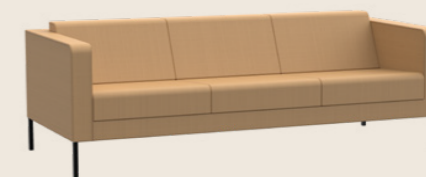

This collection is complemented by a side table with a varnished wood top and aluminium legs. In beech or black finishes, its top with perimeter skirt brilliantly closes the model.

Complementa la familia la mesa auxiliar con tapa en madera barnizada y patas en aluminio. En acabados haya o negro, su tapa con faldón perimetral cierra brillantemente el modelo.

Sofas / Sofás

QS1P

W 800 mm D 820 mm
H 720 mm S 440 mm

QS2P

W 1400 mm D 820 mm
H 720 mm S 440 mm

QS3P

W 2000 mm D 820 mm
H 720 mm S 440 mm

Tables / Mesas

QMC SQUARE

W 1200 mm D 800 mm
H 310 mm

QMR RECTANGULAR

W 800 mm D 800 mm
H 310 mm

Finishes / Acabados

SOFAS

Structure. Interior: Solid wood.

Suspension. Individual metal frame with springs.