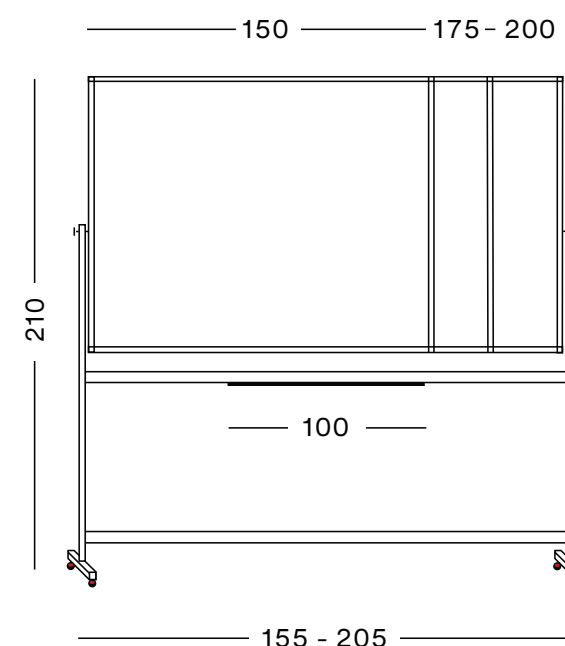

Pizarra blanca laminada

150x120: **569 €** Ref. PLAP725X1
175x120: **609 €** Ref. PLAP725X2
200x120: **632 €** Ref. PLAP725X3
(medidas ancho x alto)

Envío y montaje incluido en la Comunidad de Madrid.

Coste de envío (sin montaje) para otros destinos **18 €** Ref. PLACEE01 (España peninsular e Islas Baleares. Entregas en Canarias, consultar).