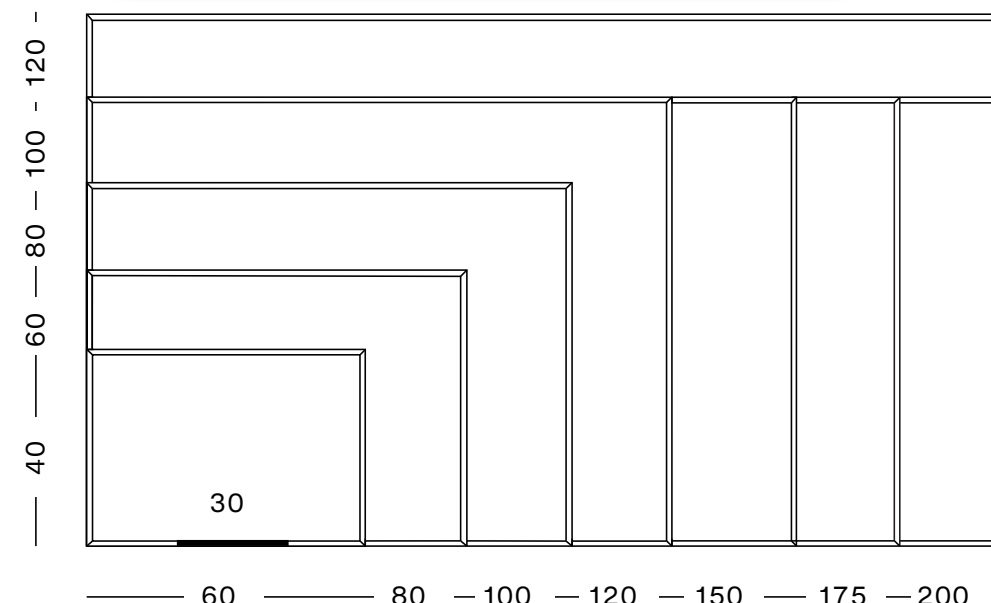

Pizarra verde

60x40: **117 €** Ref. PLAP73410
80x60: **191 €** Ref. PLAP73401
100x80: **278 €** Ref. PLAP73402
120x100: **314 €** Ref. PLAP73403
150x120: **459 €** Ref. PLAP73404
200x120: **548 €** Ref. PLAP73405
(medidas ancho x alto)

Envío y montaje incluido en la Com. de Madrid.
Montaje supeditado a las condiciones de la pared.

Coste de envío (sin montaje) para otros destinos
18 € Ref. PLACEE01 (España peninsular e Islas
Baleares. Entregas en Canarias, consultar).