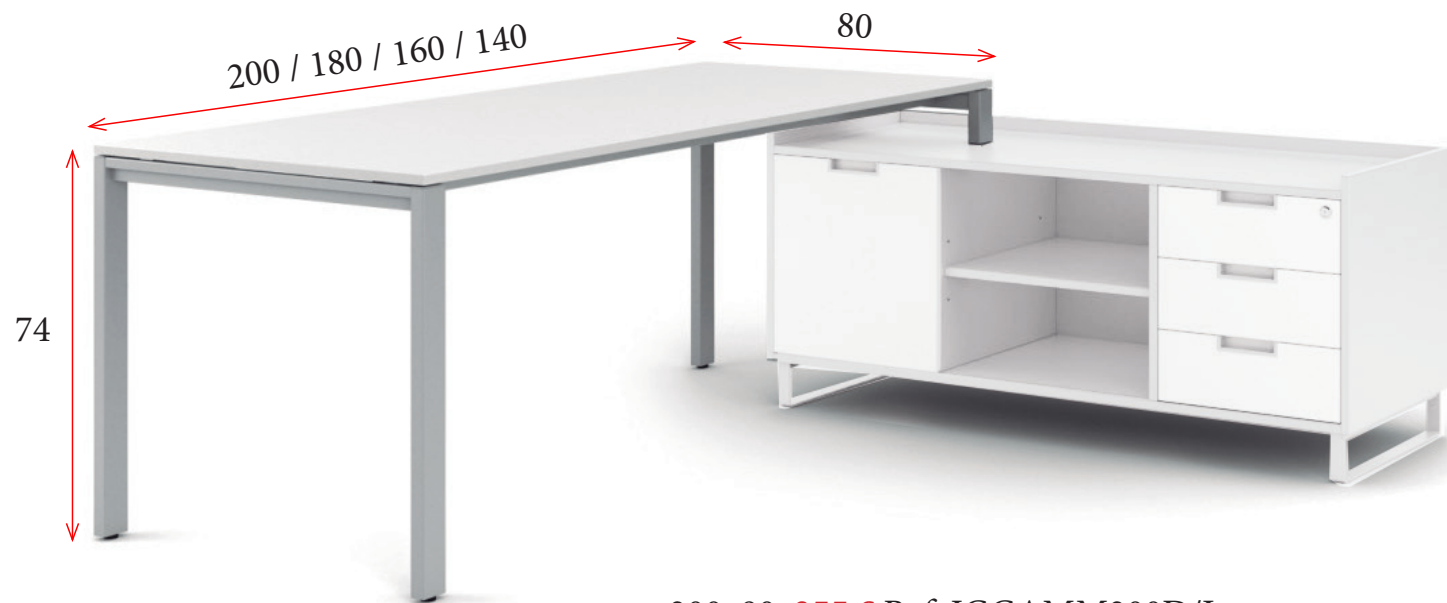

MESA PARA MÓDULO AUXILIAR (NO INCLUIDO)

200x80: **355 €** Ref. JGGAMM200D/I
180x80: **345 €** Ref. JGGAMM180D/I
160x80: **333 €** Ref. JGGAMM160D/I
140x80: **320 €** Ref. JGGAMM140D/I