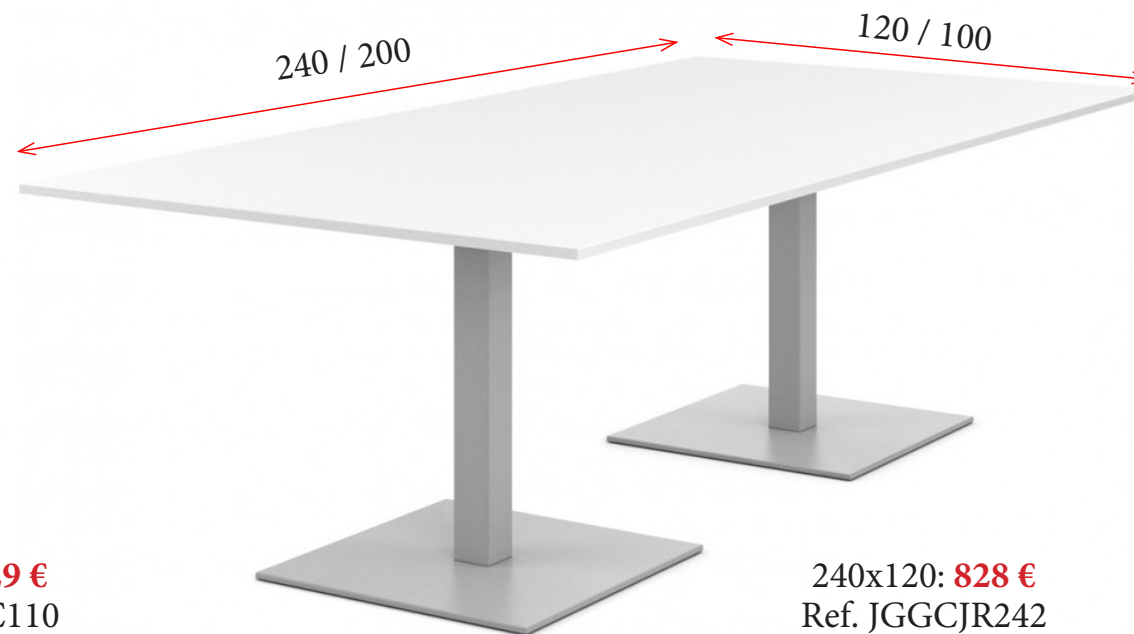

240x120: **828 €**
Ref. JGGCJR242
200x100: **755 €**
Ref. JGGCJR200