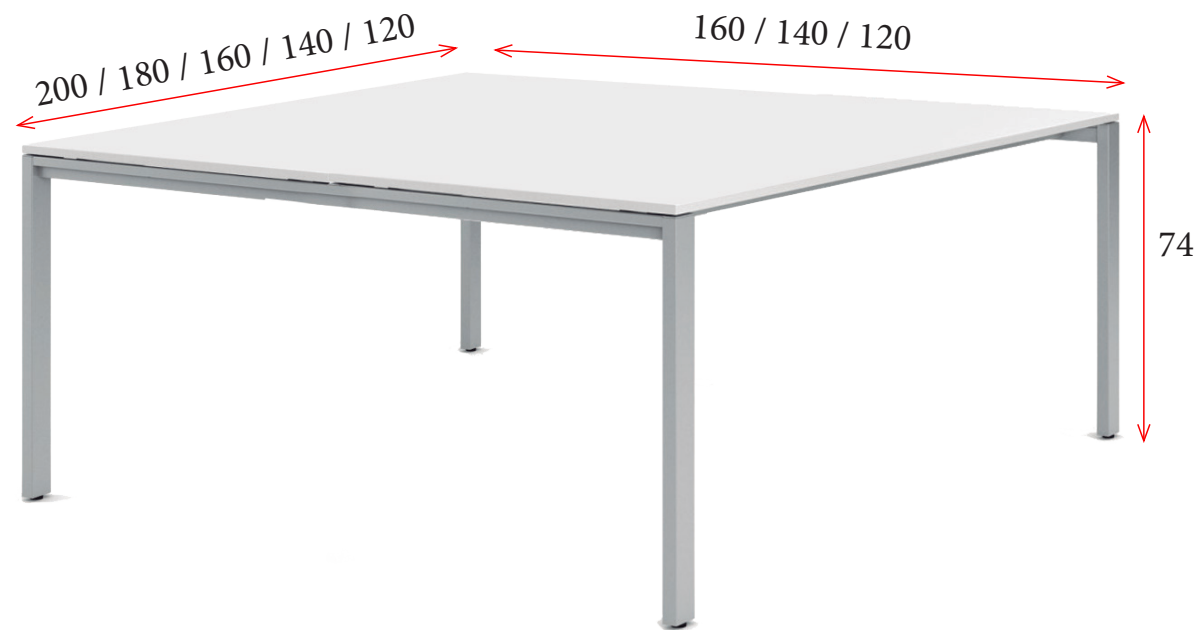

MESAS DOBLES CON 1 TABLERO

Fondo 160 cm

200x160:	587 €	Ref. JGGABP200
180x160:	568 €	Ref. JGGABP180
160x160:	542 €	Ref. JGGABP160
140x160:	525 €	Ref. JGGABP140
120x160:	505 €	Ref. JGGABP120

Fondo 140 cm

200x140:	559 €	Ref. JGGABP201
180x140:	538 €	Ref. JGGABP181
160x140:	527 €	Ref. JGGABP161
140x140:	506 €	Ref. JGGABP141
120x140:	486 €	Ref. JGGABP121

Fondo 120 cm

200x120:	538 €	Ref. JGGABP202
180x120:	520 €	Ref. JGGABP182
160x120:	498 €	Ref. JGGABP162
140x120:	479 €	Ref. JGGABP142
120x120:	460 €	Ref. JGGABP122

⚠ Mesas dobles mecanizadas para poder instalar pantallas separadoras. ⚠
Si no lleva pantallas, usar mesas dobles de la página 32-33.