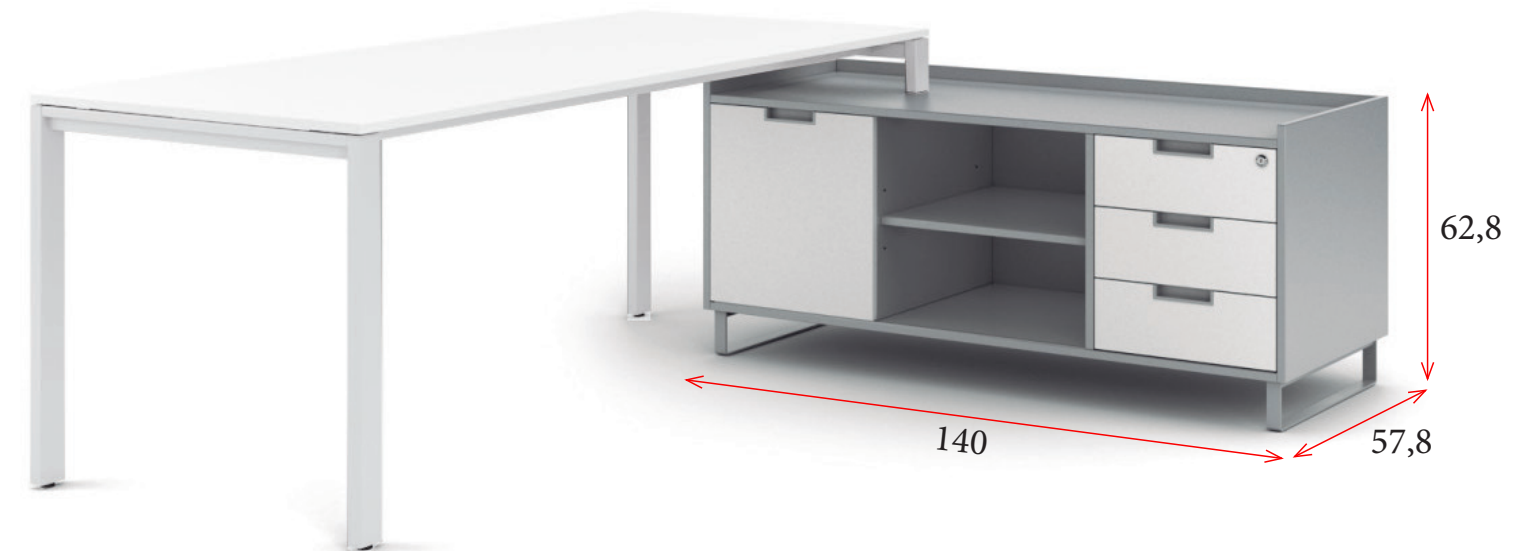

MÓDULO AUXILIAR OPERATIVO

DETALLE TAPETA PASACABLES

Sin tapeta pasacables
582 € Ref. JGGAMA01

Con tapeta pasacables
(derecha o izquierda)
617 € Ref. JGGAMA01TD/I