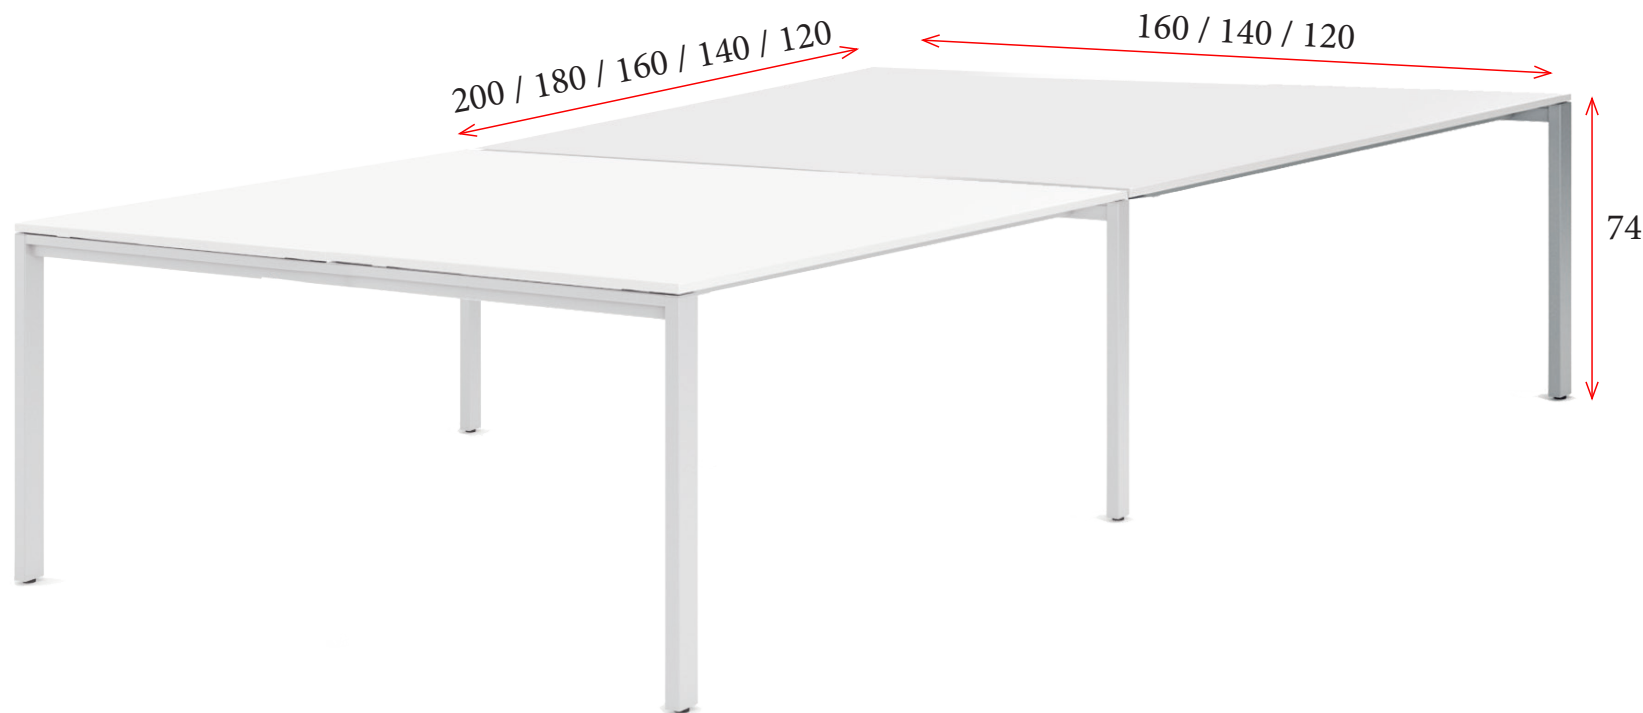

AMPLIACIÓN DE MESAS DOBLES CON 1 TABLERO

Fondo 160 cm

200x160:	554 €	Ref. JGGABPA200
180x160:	536 €	Ref. JGGABPA180
160x160:	512 €	Ref. JGGABPA160
140x160:	468 €	Ref. JGGABPA140
120x160:	447 €	Ref. JGGABPA120

Fondo 140 cm

200x140:	505 €	Ref. JGGABPA201
180x140:	486 €	Ref. JGGABPA181
160x140:	462 €	Ref. JGGABPA161
140x140:	442 €	Ref. JGGABPA141
120x140:	424 €	Ref. JGGABPA121

Fondo 120 cm

200x120:	479 €	Ref. JGGABPA202
180x120:	462 €	Ref. JGGABPA182
160x120:	440 €	Ref. JGGABPA162
140x120:	422 €	Ref. JGGABPA142
120x120:	403 €	Ref. JGGABPA122

⚠ Mesas dobles mecanizadas para poder instalar pantallas separadoras. ⚠
Si no lleva pantallas, usar mesas dobles de la página 32-33.