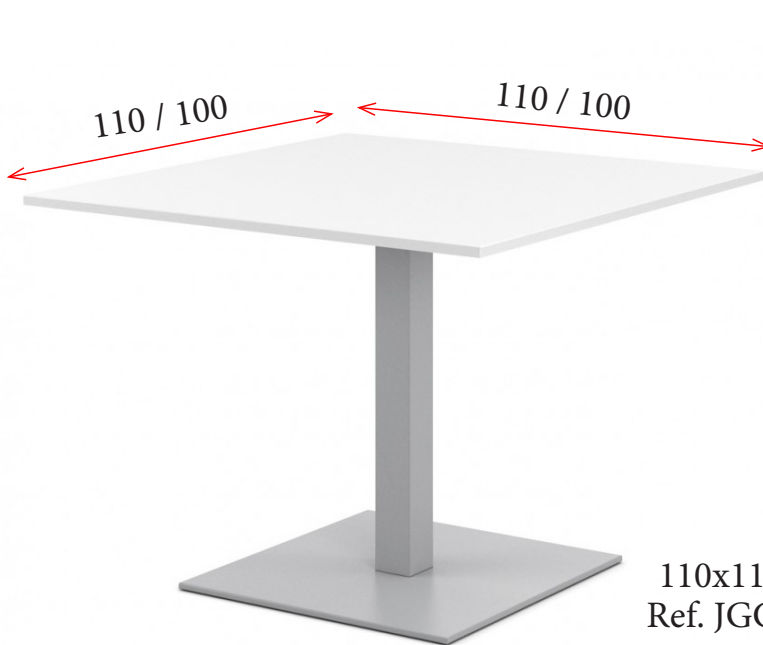

MESAS DE REUNIONES QUADRAT

110x110: **429 €**
Ref. JGGCJC110
100x100: **422 €**
Ref. JGGCJC100