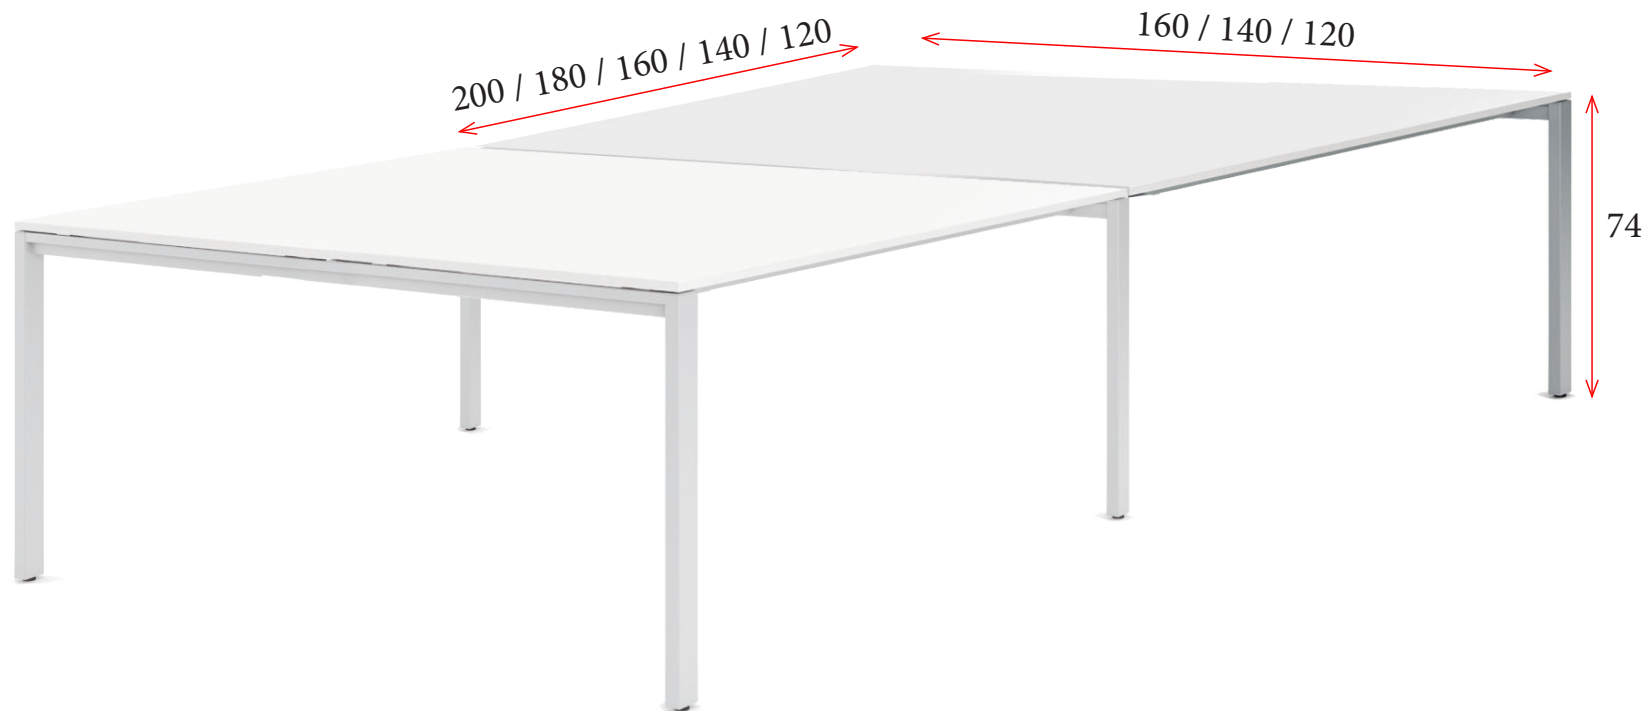

AMPLIACIÓN MESAS DE REUNIONES ADAPTA

Fondo 160 cm

200x160:	541 €	Ref. JGGABA200
180x160:	520 €	Ref. JGGABA180
160x160:	496 €	Ref. JGGABA160
140x160:	452 €	Ref. JGGABA140
120x160:	432 €	Ref. JGGABA120

Fondo 140 cm

200x140:	490 €	Ref. JGGABA201
180x140:	471 €	Ref. JGGABA181
160x140:	447 €	Ref. JGGABA161
140x140:	427 €	Ref. JGGABA141
120x140:	406 €	Ref. JGGABA121

Fondo 120 cm

200x120:	466 €	Ref. JGGABA202
180x120:	447 €	Ref. JGGABA182
160x120:	425 €	Ref. JGGABA162
140x120:	406 €	Ref. JGGABA142
120x120:	388 €	Ref. JGGABA122