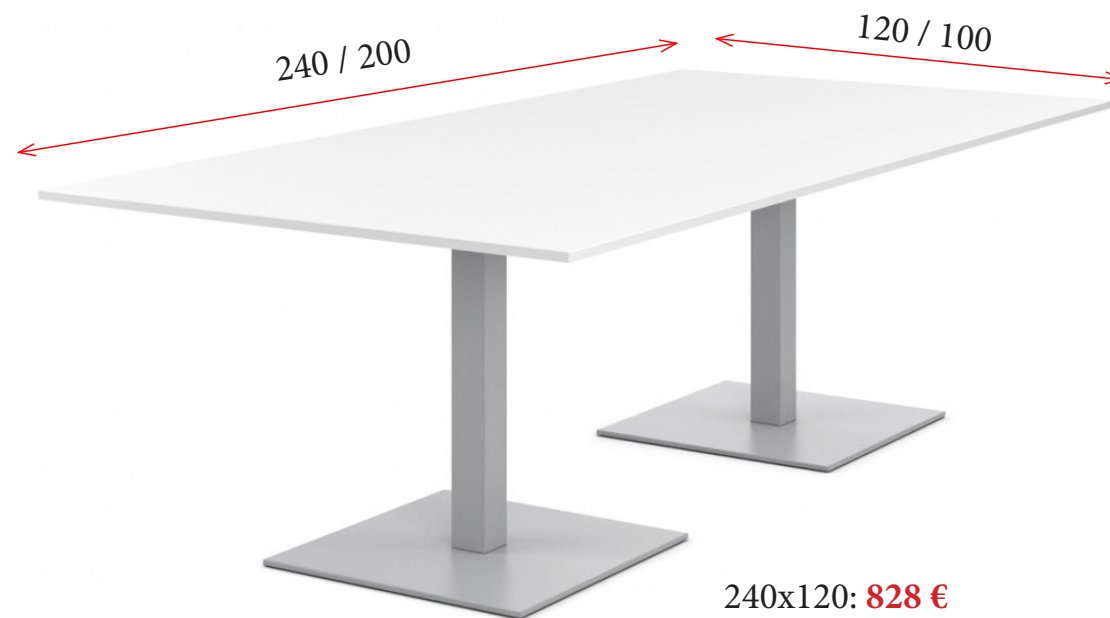

240x120: **520 €** Ref. JGGA2J240  
 200x120: **488 €** Ref. JGGA2J200

360x120: **782 €** Ref. JGGA2J360  
 320x120: **750 €** Ref. JGGA2J320

MESAS DE REUNIONES QUADRAT

110x110: **429 €**  
 Ref. JGGCJC110  
 100x100: **422 €**  
 Ref. JGGCJC100