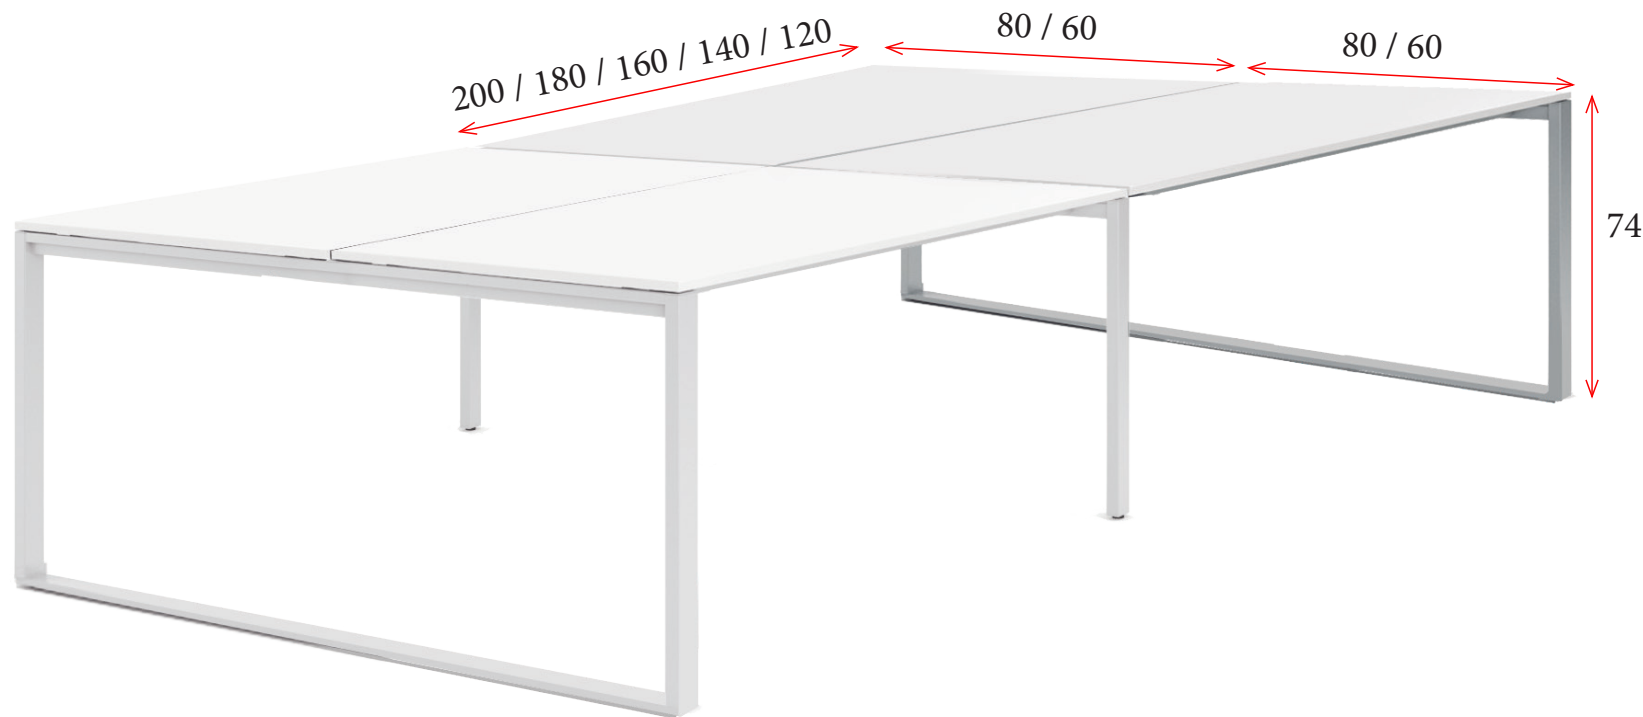

AMPLIACIÓN DE MESAS DOBLES CON 2 TABLEROS

Fondo 160 cm (80+80 cm)

200x160: **585 €** Ref. JGGABDA200
180x160: **559 €** Ref. JGGABDA180
160x160: **529 €** Ref. JGGABDA160
140x160: **503 €** Ref. JGGABDA140
120x160: **478 €** Ref. JGGABDA120

Fondo 120 cm (60+60 cm)

200x120: **530 €** Ref. JGGABDA202
180x120: **507 €** Ref. JGGABDA182
160x120: **479 €** Ref. JGGABDA162
140x120: **457 €** Ref. JGGABDA142
120x120: **432 €** Ref. JGGABDA122