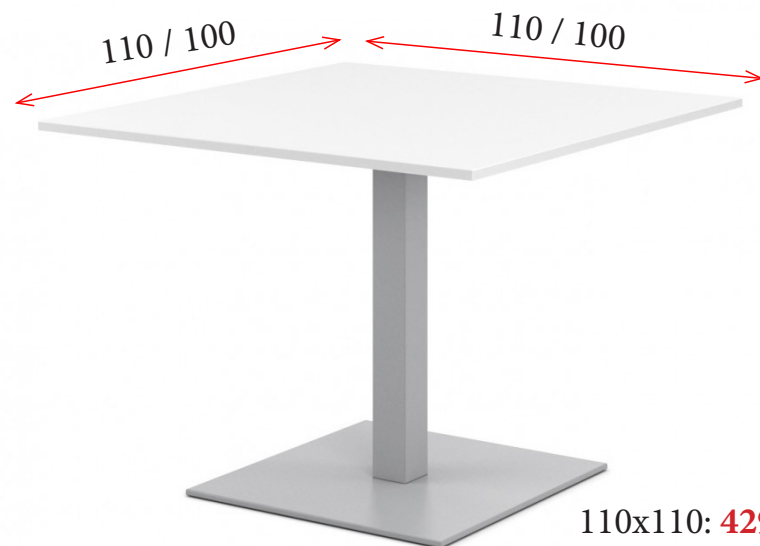

110x110: **429 €**
Ref. JGGCJC110
100x100: **422 €**
Ref. JGGCJC100