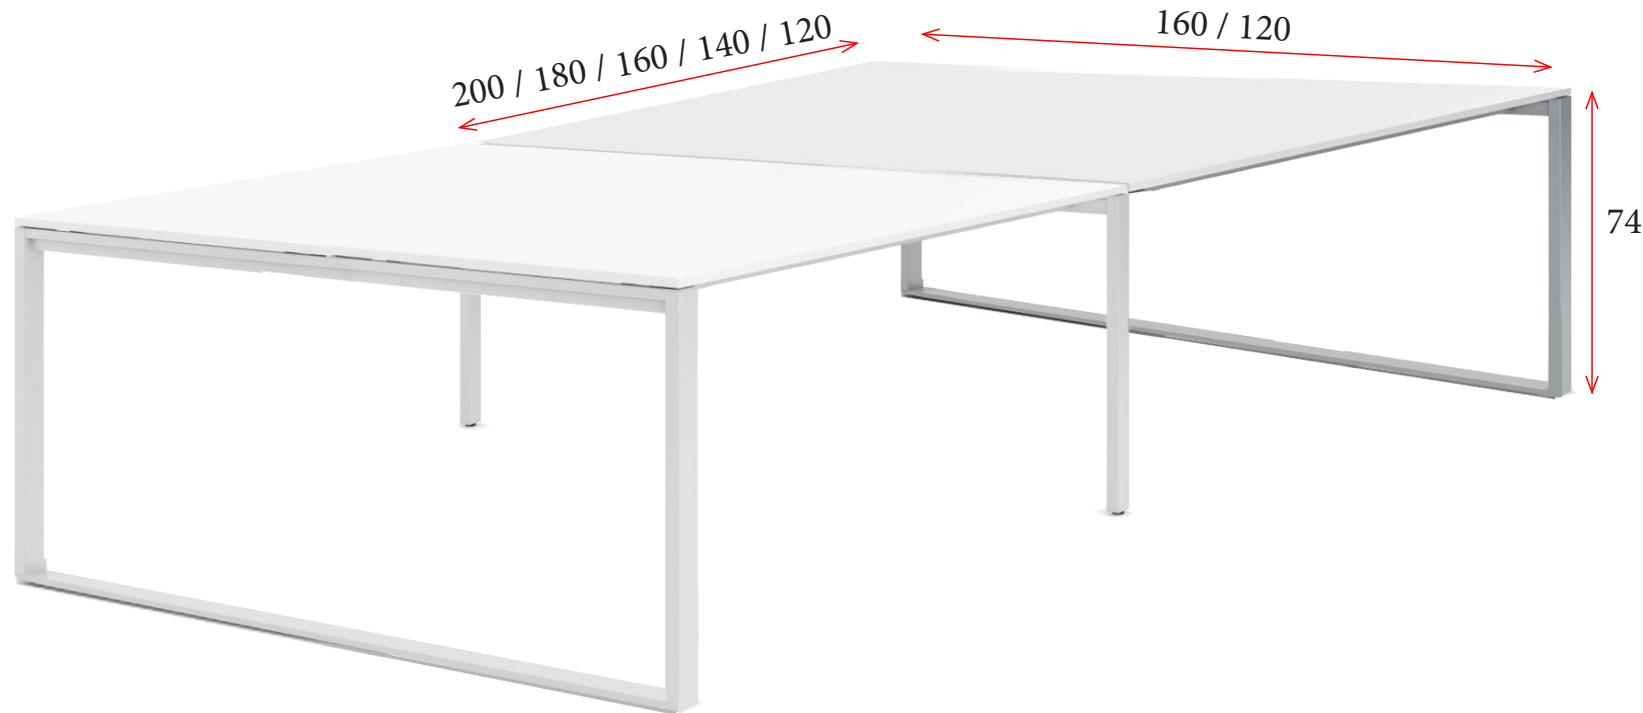

AMPLIACIÓN DE MESAS DOBLES CON 1 TABLERO

Fondo 160 cm

200x160:	554 €	Ref. JGGABPA200
180x160:	536 €	Ref. JGGABPA180
160x160:	512 €	Ref. JGGABPA160
140x160:	468 €	Ref. JGGABPA140
120x160:	447 €	Ref. JGGABPA120

Fondo 120 cm

200x120:	479 €	Ref. JGGABPA202
180x120:	462 €	Ref. JGGABPA182
160x120:	440 €	Ref. JGGABPA162
140x120:	422 €	Ref. JGGABPA142
120x120:	403 €	Ref. JGGABPA122

⚠ Mesas dobles mecanizadas para poder instalar pantallas separadoras. ⚠
Si no lleva pantallas, consultar.