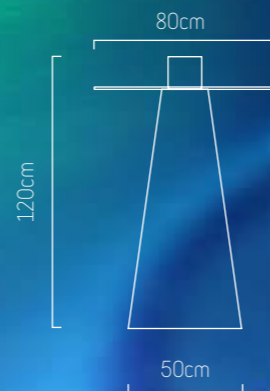

Ref.	Medidas	Carga
A0603D	120x50cm	Directa (7W)