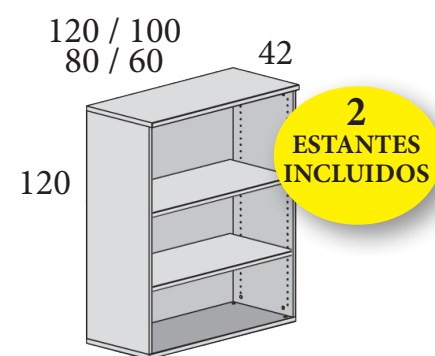

ALTURA 120 CM

120: **247 €** Ref. M54L120A120
(120 cm con estantes metálicos)
100: **204 €** Ref. M54L120A100
80: **180 €** Ref. M54L120A080
60: **163 €** Ref. M54L120A060