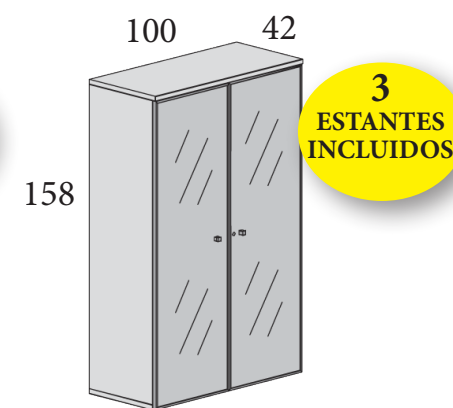

100: **774 €**
Ref. M54L158E100