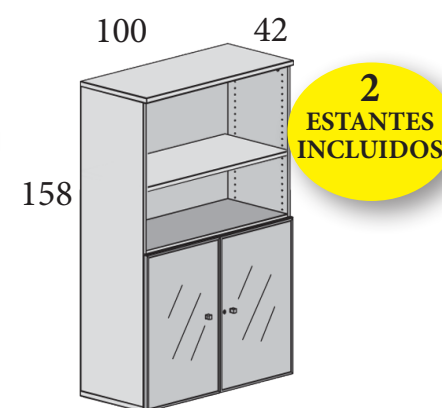

100: **626 €**
Ref. M54L158D100