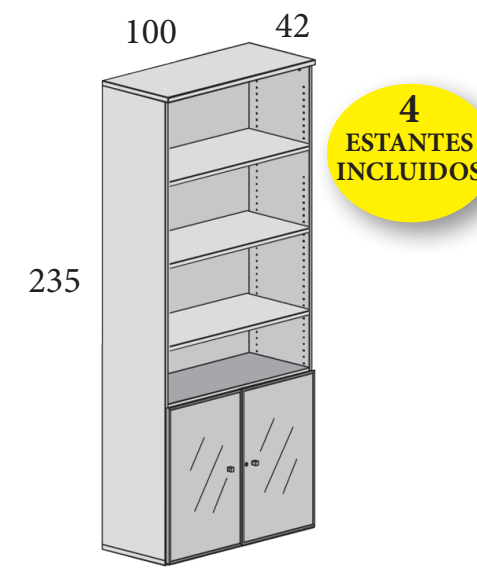

100: **714 €**
Ref. M54L235D100