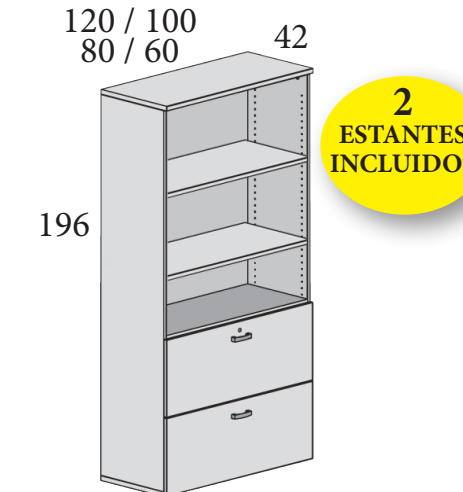

120: **587 €** Ref. M54L196H120
(120 cm con estantes metálicos)
100: **508 €** Ref. M54L196H100
80: **481 €** Ref. M54L196H080
60: **447 €** Ref. M54L196H060