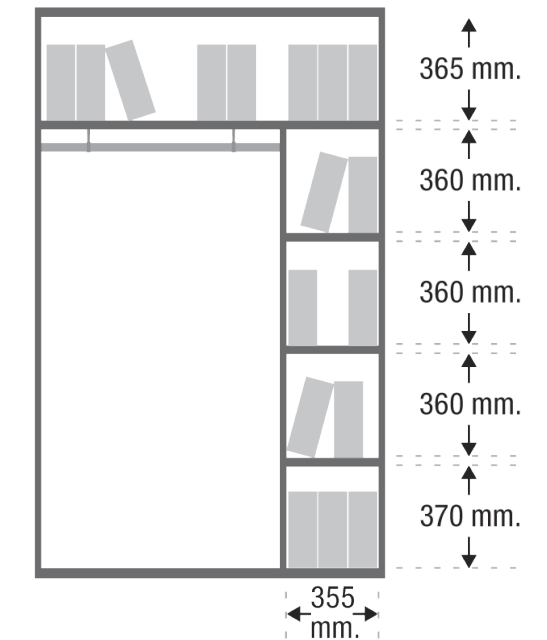

120: **559 €** Ref. M54L196R120
100: **527 €** Ref. M54L196R100

**3 ESTANTES PEQUEÑOS,
1 ESTANTE SEPARADOR
Y 1 BARRA PARA COLGAR PERCHAS
INCLUIDO**

ROPERO - ALTURA 158 CM