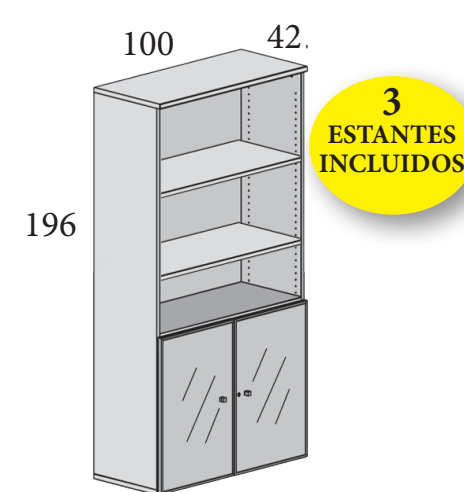

100: **668 €**
Ref. M54L196D100