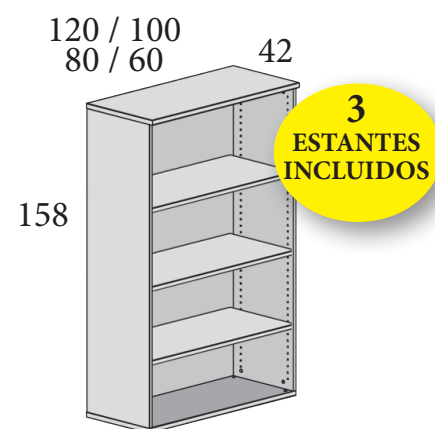

ALTURA 158 CM

120: **299 €** Ref. M54L158A120
(120 cm con estantes metálicos)
100: **238 €** Ref. M54L158A100
80: **208 €** Ref. M54L158A080
60: **187 €** Ref. M54L158A060