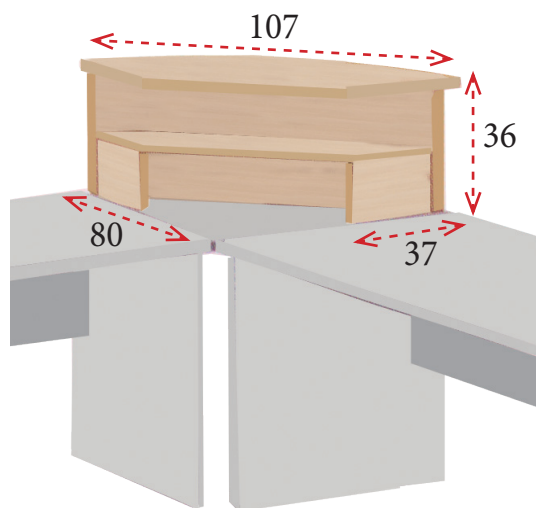

Mostrador

- 180: **153 €** Ref. M1233004
- 160: **145 €** Ref. M1233006
- 140: **133 €** Ref. M1233008
- 120: **114 €** Ref. M1233010
- 100: **104 €** Ref. M1233011
- 80: **94 €** Ref. M1233012