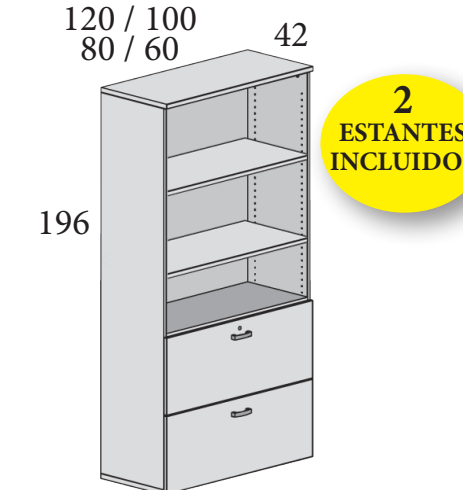

120: **587 €** Ref. M54L196H120
(120 cm con estantes metálicos)
100: **508 €** Ref. M54L196H100
80: **481 €** Ref. M54L196H080
60: **447 €** Ref. M54L196H060