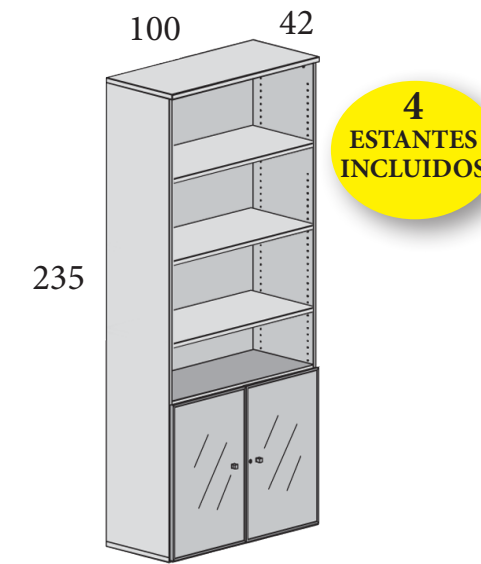

100: **714 €**
Ref. M54L235D100