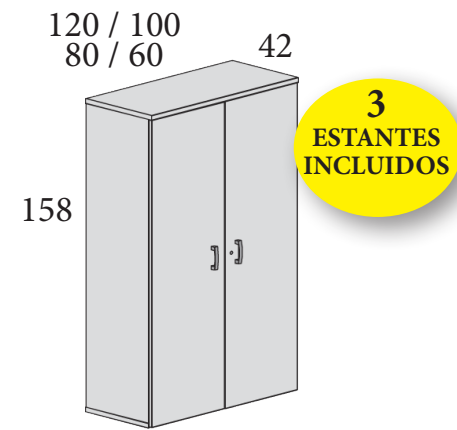

120: **398 €** Ref. M54L158C120
(120 cm con estantes metálicos)
100: **328 €** Ref. M54L158C100
80: **294 €** Ref. M54L158C080
60: **253 €** Ref. M54L158C060