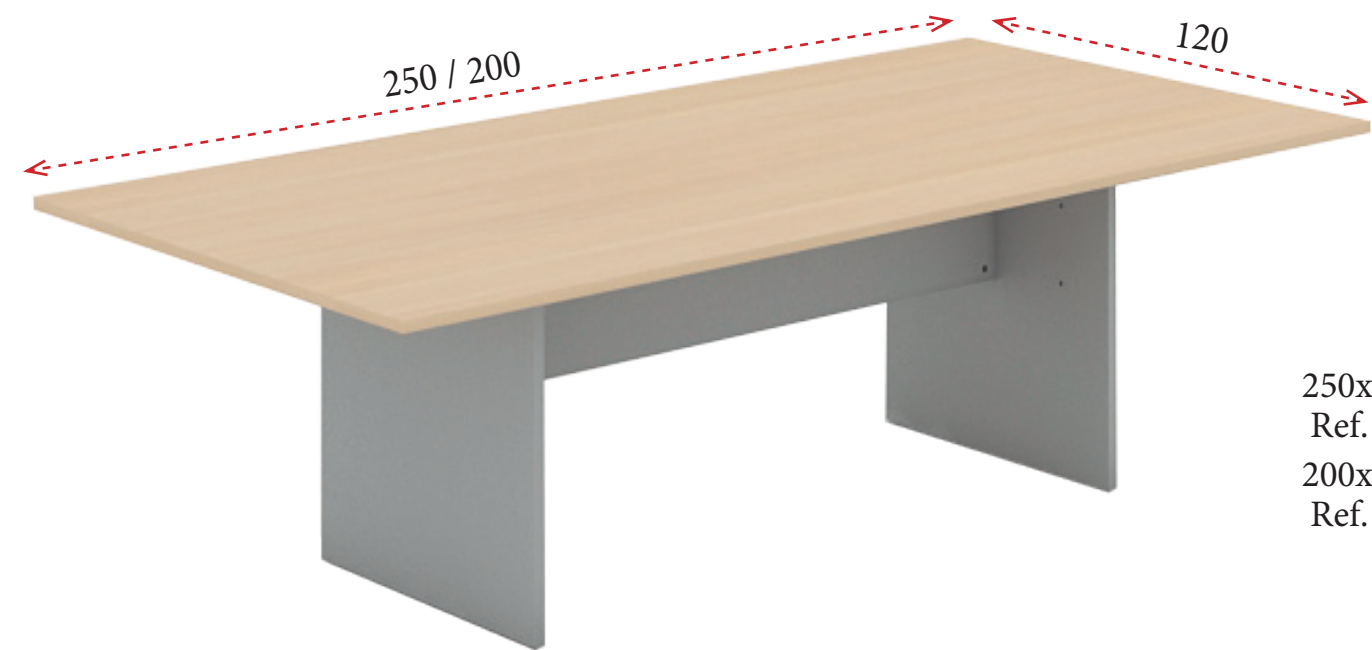

250x120: **284 €**
Ref. M604001
200x120: **245 €**
Ref. M604002

MESAS DE JUNTAS CON BASES METÁLICAS

Bases metálicas en plata (P) o blanco (B).