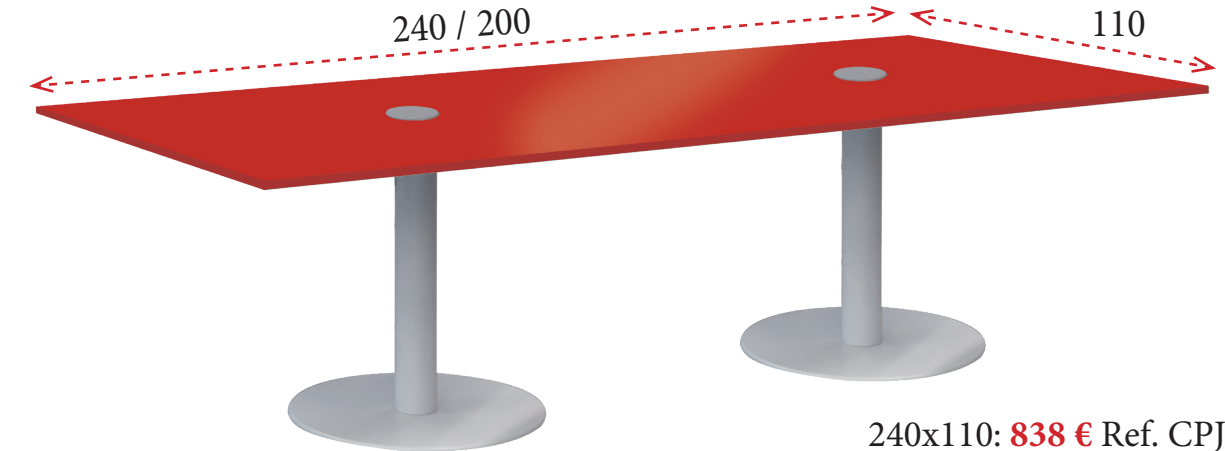

240x110: **713 €** Ref. CPJ240R
200x110: **664 €** Ref. CPJ200R

MESAS METAL CRISTAL PINTADO

Ø120: **591 €** Ref. CPJ120
Ø100: **495 €** Ref. CPJ100

240x110: **1.082 €** Ref. CPJ240O
200x110: **958 €** Ref. CPJ200O