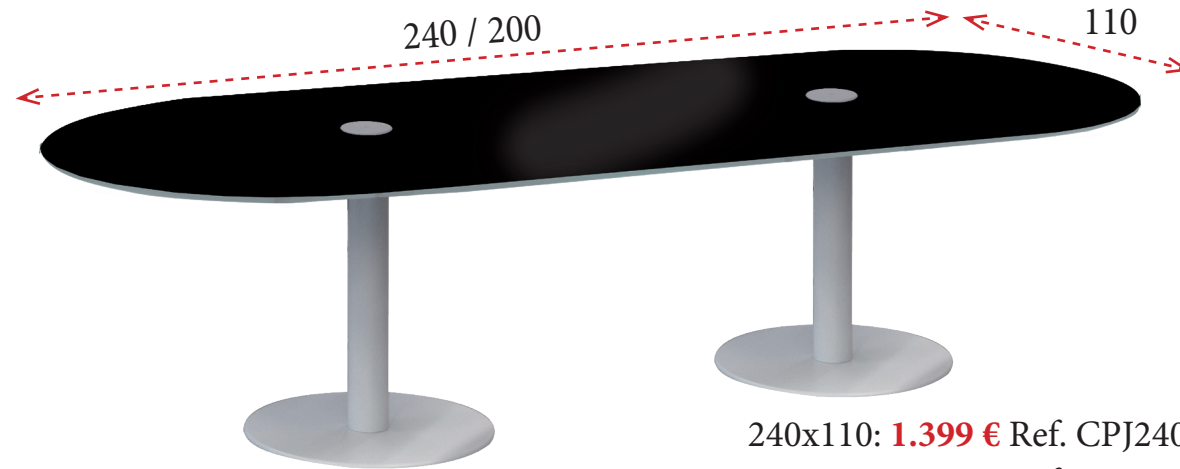

240x110: **1.399 €** Ref. CPJ240O
200x110: **1.223 €** Ref. CPJ200O