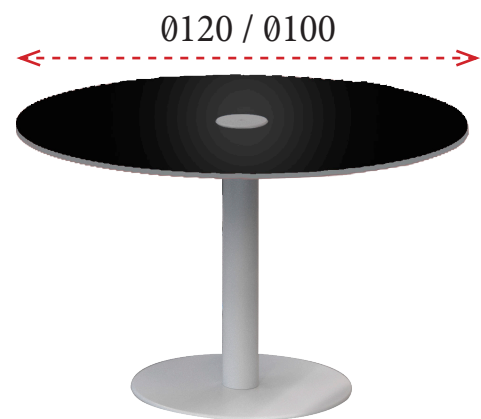

Ø120: **774 €** Ref. CPJ120
Ø100: **632 €** Ref. CPJ100