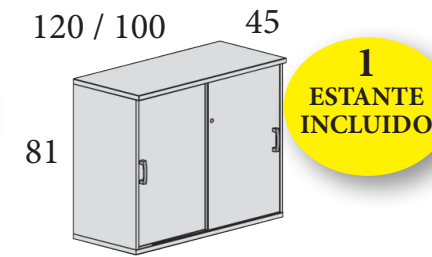

ALTURA 81 CM

ALTURA 73 CM

120: **199 €** Ref. M54L081A120
(120 cm con estantes metálicos)
100: **168 €** Ref. M54L081A100
80: **153 €** Ref. M54L081A080
60: **141 €** Ref. M54L081A060

120: **272 €** Ref. M54L081B120
(120 cm con estantes metálicos)
100: **238 €** Ref. M54L081B100
80: **216 €** Ref. M54L081B080
60: **190 €** Ref. M54L081B060

100: **568 €**
Ref. M54L081D100

120: **313 €** Ref. M54L081K120
(120 cm con estantes metálicos)
100: **282 €** Ref. M54L081K100

Armarios con puertas correderas
de fondo 45 cm

120: **408 €** Ref. M54L081H120
100: **372 €** Ref. M54L081H100
80: **366 €** Ref. M54L081H080
60: **343 €** Ref. M54L081H060

120: **172 €** Ref. M54L073A120
(120 cm con estantes metálicos)
100: **156 €** Ref. M54L073A100
80: **143 €** Ref. M54L073A080

120: **243 €** Ref. M54L073B120
(120 cm con estantes metálicos)
100: **225 €** Ref. M54L073B100
80: **207 €** Ref. M54L073B080