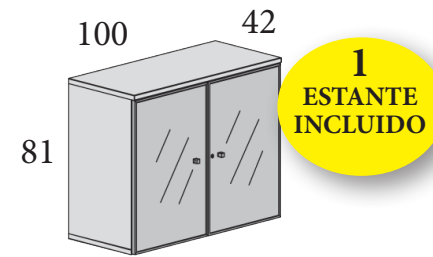

ALTURA 81 CM

ALTURA 73 CM

120: **199 €** Ref. M54L081A120
(120 cm con estantes metálicos)
100: **168 €** Ref. M54L081A100
80: **153 €** Ref. M54L081A080
60: **141 €** Ref. M54L081A060

120: **272 €** Ref. M54L081B120
(120 cm con estantes metálicos)
100: **238 €** Ref. M54L081B100
80: **216 €** Ref. M54L081B080
60: **190 €** Ref. M54L081B060

100: **568 €**
Ref. M54L081D100

120: **313 €** Ref. M54L081K120
(120 cm con estantes metálicos)
100: **282 €** Ref. M54L081K100

Armarios con puertas correderas
de fondo 45 cm

120: **408 €** Ref. M54L081H120
100: **372 €** Ref. M54L081H100
80: **366 €** Ref. M54L081H080
60: **343 €** Ref. M54L081H060

120: **172 €** Ref. M54L073A120
(120 cm con estantes metálicos)
100: **156 €** Ref. M54L073A100
80: **143 €** Ref. M54L073A080

120: **243 €** Ref. M54L073B120
(120 cm con estantes metálicos)
100: **225 €** Ref. M54L073B100
80: **207 €** Ref. M54L073B080