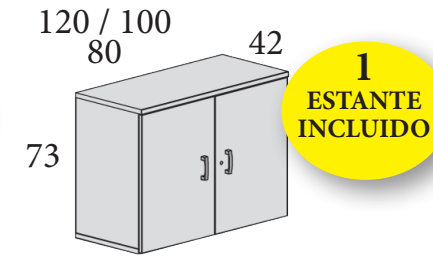

ALTURA 81 CM

ALTURA 73 CM

120: **199 €** Ref. M54L081A120
(120 cm con estantes metálicos)
100: **168 €** Ref. M54L081A100
80: **153 €** Ref. M54L081A080
60: **141 €** Ref. M54L081A060

120: **272 €** Ref. M54L081B120
(120 cm con estantes metálicos)
100: **238 €** Ref. M54L081B100
80: **216 €** Ref. M54L081B080
60: **190 €** Ref. M54L081B060

100: **568 €**
Ref. M54L081D100

120: **313 €** Ref. M54L081K120
(120 cm con estantes metálicos)
100: **282 €** Ref. M54L081K100

Armarios con puertas correderas
de fondo 45 cm

120: **408 €** Ref. M54L081H120
100: **372 €** Ref. M54L081H100
80: **366 €** Ref. M54L081H080
60: **343 €** Ref. M54L081H060

120: **172 €** Ref. M54L073A120
(120 cm con estantes metálicos)
100: **156 €** Ref. M54L073A100
80: **143 €** Ref. M54L073A080

120: **243 €** Ref. M54L073B120
(120 cm con estantes metálicos)
100: **225 €** Ref. M54L073B100
80: **207 €** Ref. M54L073B080