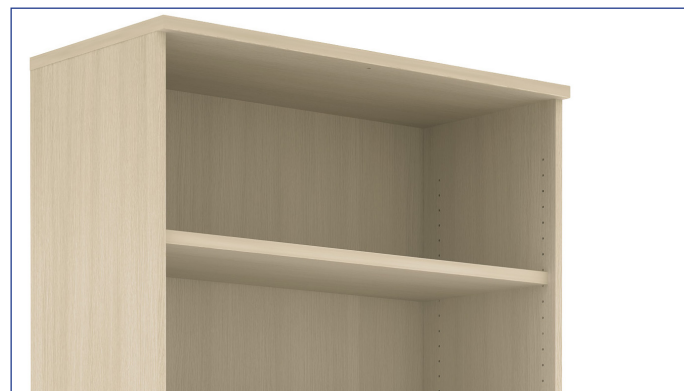

COMPLEMENTOS OPCIONALES

ESTANTES DE MELAMINA

Estantes de melamina de 25 mm de grosor
disponible en todos los acabados.

100: **21 €** Ref. M54LEML100
80: **16 €** Ref. M54LEML080
60: **14 €** Ref. M54LEML060

100 (puertas correderas): **25 €** Ref. M54LEMLC100