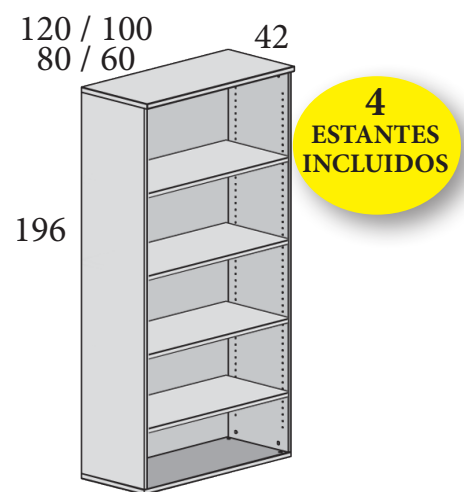

LIBRERÍAS MONOCOLOR

1 Toda la librería en un solo color. Acabados disponibles:

ALTURA 235 CM

120: **415 €** Ref. M54L235A120
(120 cm con estantes metálicos)
100: **325 €** Ref. M54L235A100
80: **284 €** Ref. M54L235A080
60: **254 €** Ref. M54L235A060

120: **617 €** Ref. M54L235F120
(120 cm con estantes metálicos)
100: **503 €** Ref. M54L235F100
80: **451 €** Ref. M54L235F080
60: **383 €** Ref. M54L235F060

120: **485 €** Ref. M54L235B120
(120 cm con estantes metálicos)
100: **393 €** Ref. M54L235B100
80: **350 €** Ref. M54L235B080
60: **306 €** Ref. M54L235B060

100: **714 €**
Ref. M54L235D100

100: **945 €**
Ref. M54L235G100

ALTURA 196 CM

120: **359 €** Ref. M54L196A120
(120 cm con estantes metálicos)
100: **277 €** Ref. M54L196A100
80: **245 €** Ref. M54L196A080
60: **218 €** Ref. M54L196A060