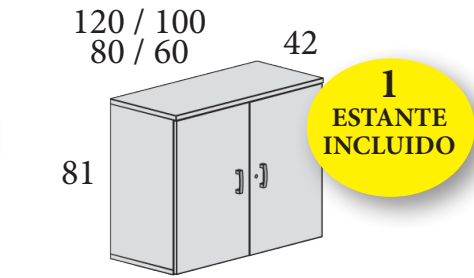

ALTURA 81 CM

ALTURA 73 CM

120: **199 €** Ref. M54L081A120
(120 cm con estantes metálicos)
100: **168 €** Ref. M54L081A100
80: **153 €** Ref. M54L081A080
60: **141 €** Ref. M54L081A060

120: **272 €** Ref. M54L081B120
(120 cm con estantes metálicos)
100: **238 €** Ref. M54L081B100
80: **216 €** Ref. M54L081B080
60: **190 €** Ref. M54L081B060

100: **568 €**
Ref. M54L081D100

120: **313 €** Ref. M54L081K120
(120 cm con estantes metálicos)
100: **282 €** Ref. M54L081K100

Armarios con puertas correderas
de fondo 45 cm

120: **408 €** Ref. M54L081H120
100: **372 €** Ref. M54L081H100
80: **366 €** Ref. M54L081H080
60: **343 €** Ref. M54L081H060

120: **172 €** Ref. M54L073A120
(120 cm con estantes metálicos)
100: **156 €** Ref. M54L073A100
80: **143 €** Ref. M54L073A080

120: **243 €** Ref. M54L073B120
(120 cm con estantes metálicos)
100: **225 €** Ref. M54L073B100
80: **207 €** Ref. M54L073B080