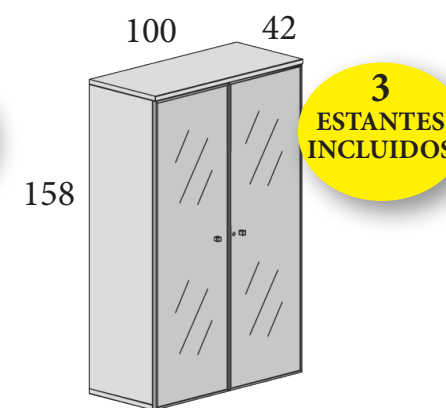

100: **774 €**
Ref. M54L158E100