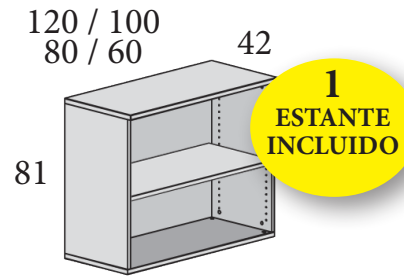

ALTURA 81 CM

ALTURA 73 CM

120: **199 €** Ref. M54L081A120
(120 cm con estantes metálicos)
100: **168 €** Ref. M54L081A100
80: **153 €** Ref. M54L081A080
60: **141 €** Ref. M54L081A060

120: **272 €** Ref. M54L081B120
(120 cm con estantes metálicos)
100: **238 €** Ref. M54L081B100
80: **216 €** Ref. M54L081B080
60: **190 €** Ref. M54L081B060

100: **568 €**
Ref. M54L081D100

120: **313 €** Ref. M54L081K120
(120 cm con estantes metálicos)
100: **282 €** Ref. M54L081K100

Armarios con puertas correderas
de fondo 45 cm

120: **408 €** Ref. M54L081H120
100: **372 €** Ref. M54L081H100
80: **366 €** Ref. M54L081H080
60: **343 €** Ref. M54L081H060

120: **172 €** Ref. M54L073A120
(120 cm con estantes metálicos)
100: **156 €** Ref. M54L073A100
80: **143 €** Ref. M54L073A080

120: **243 €** Ref. M54L073B120
(120 cm con estantes metálicos)
100: **225 €** Ref. M54L073B100
80: **207 €** Ref. M54L073B080