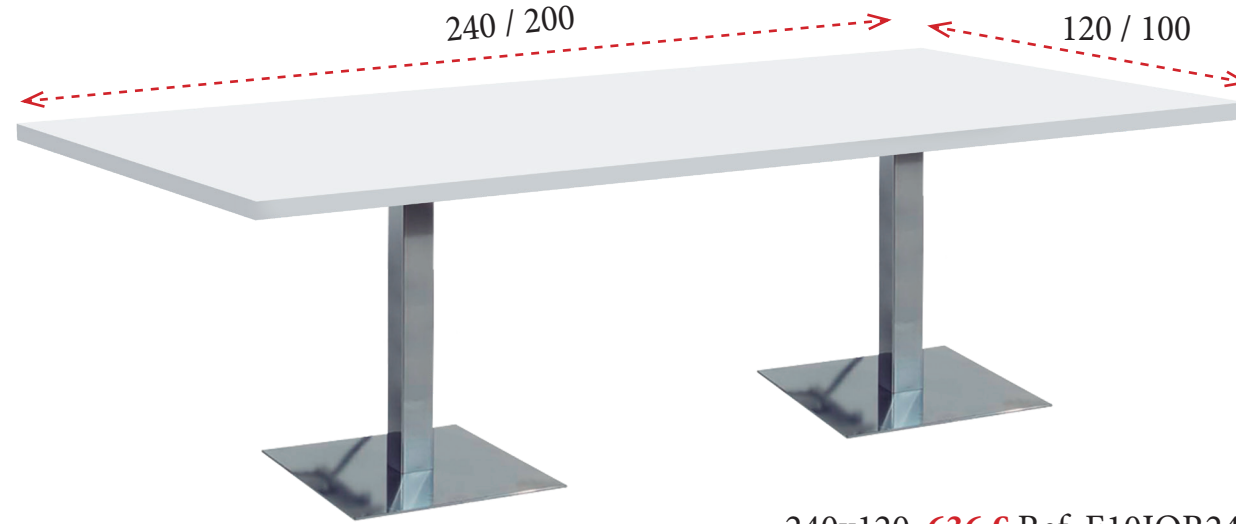

240x120: **636 €** Ref. E10JQR242
200x120: **593 €** Ref. E10JQR202
240x100: **558 €** Ref. E10JQR240
200x100: **528 €** Ref. E10JQR200