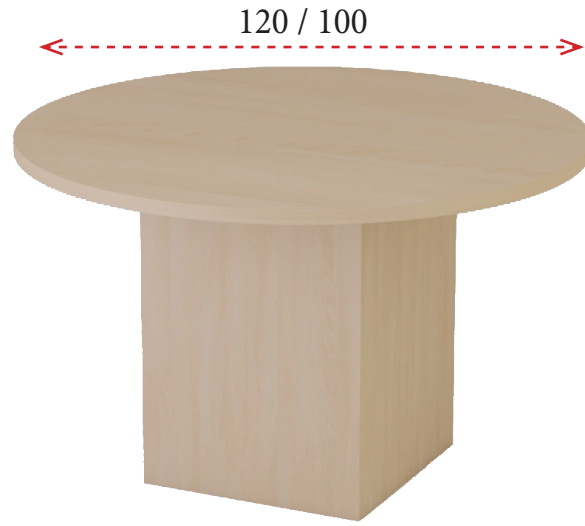

360x120 (2 tapas de 180x120 cm):  
**491 €** Ref. IMA6R636  
 320x120 (2 tapas de 160x120 cm):  
**469 €** Ref. IMA6R632

MESAS DE REUNIONES BASE CUBO

Ø120: **257 €**  
Ref. IMAYR612R  
Ø100: **241 €**  
Ref. IMAYR610R