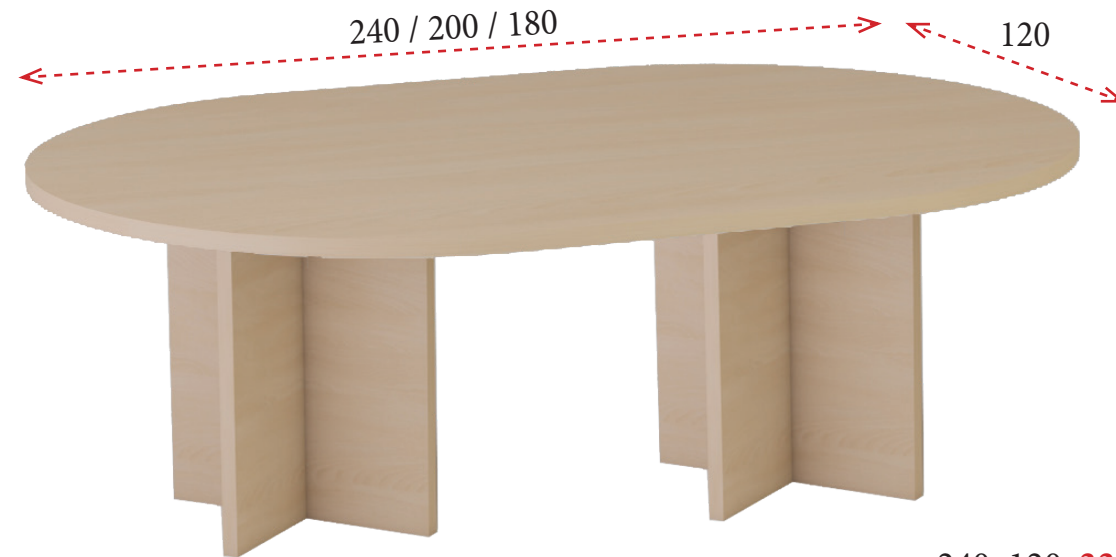

MESAS DE REUNIONES BASE CRUCETA

Ø120: **204 €**  
 Ref. IMA6R612R  
 Ø100: **180 €**  
 Ref. IMA6R610R  
 Ø80: **165 €**  
 Ref. IMA6R608R

240x120: **337 €**  
 Ref. IMA6R624O  
 200x120: **319 €**  
 Ref. IMA6R620O  
 180x120: **308 €**  
 Ref. IMA6R618O