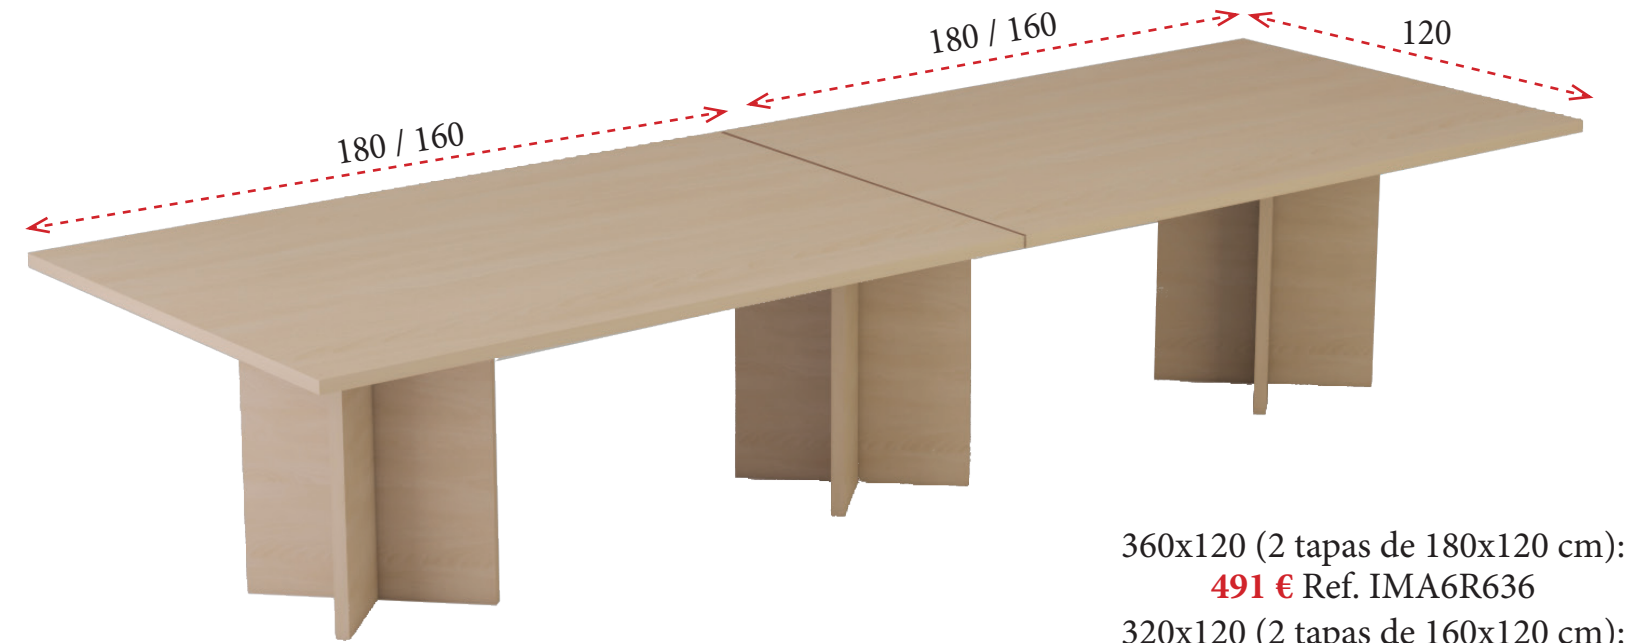

360x120 (2 tapas de 180x120 cm):
491 € Ref. IMA6R636
320x120 (2 tapas de 160x120 cm):
469 € Ref. IMA6R632