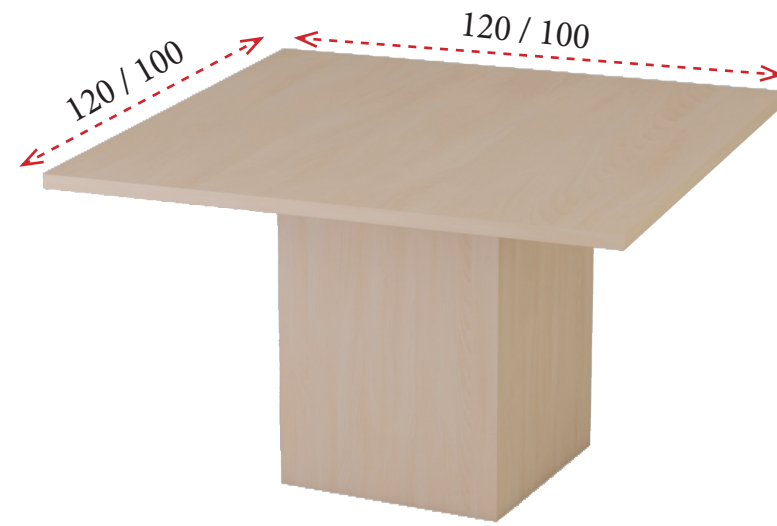

360x120 (2 tapas de 180x120 cm):  
**491 €** Ref. IMA6R636  
 320x120 (2 tapas de 160x120 cm):  
**469 €** Ref. IMA6R632

MESAS DE REUNIONES BASE CUBO

Ø120: **257 €**  
Ref. IMAYR612R  
Ø100: **241 €**  
Ref. IMAYR610R