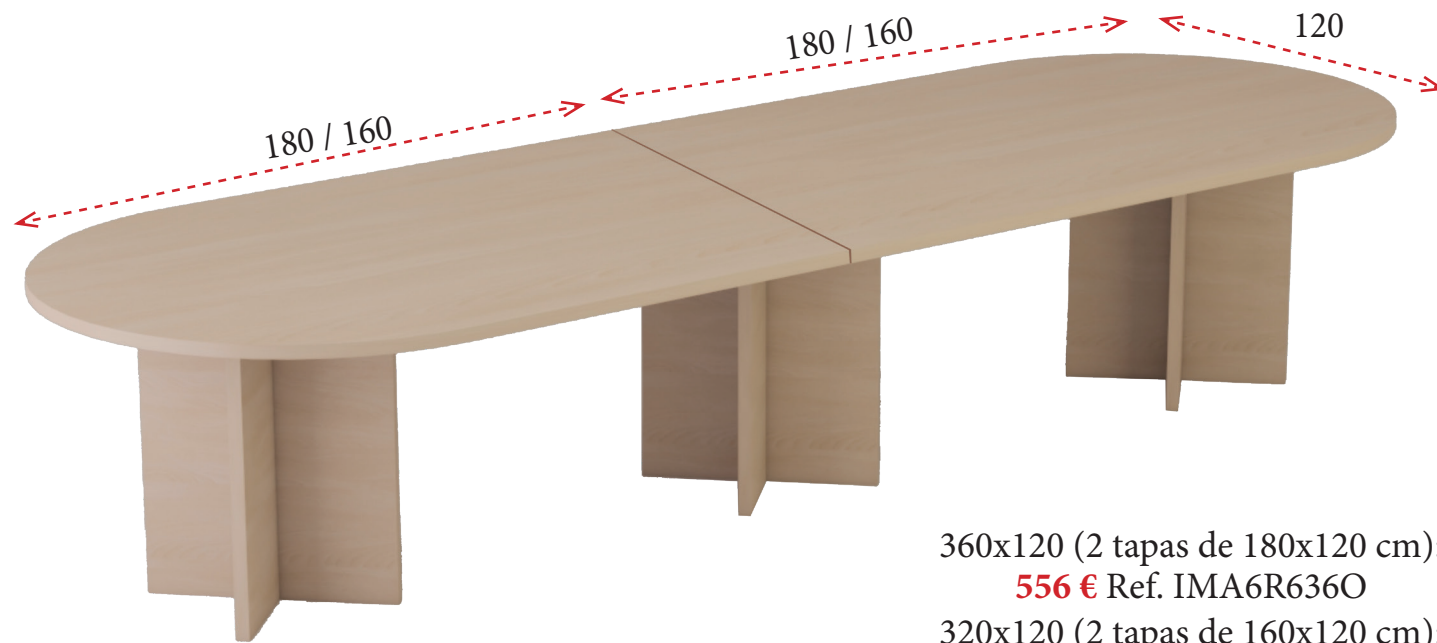

360x120 (2 tapas de 180x120 cm):
556 € Ref. IMA6R636O
320x120 (2 tapas de 160x120 cm):
536 € Ref. IMA6R632O