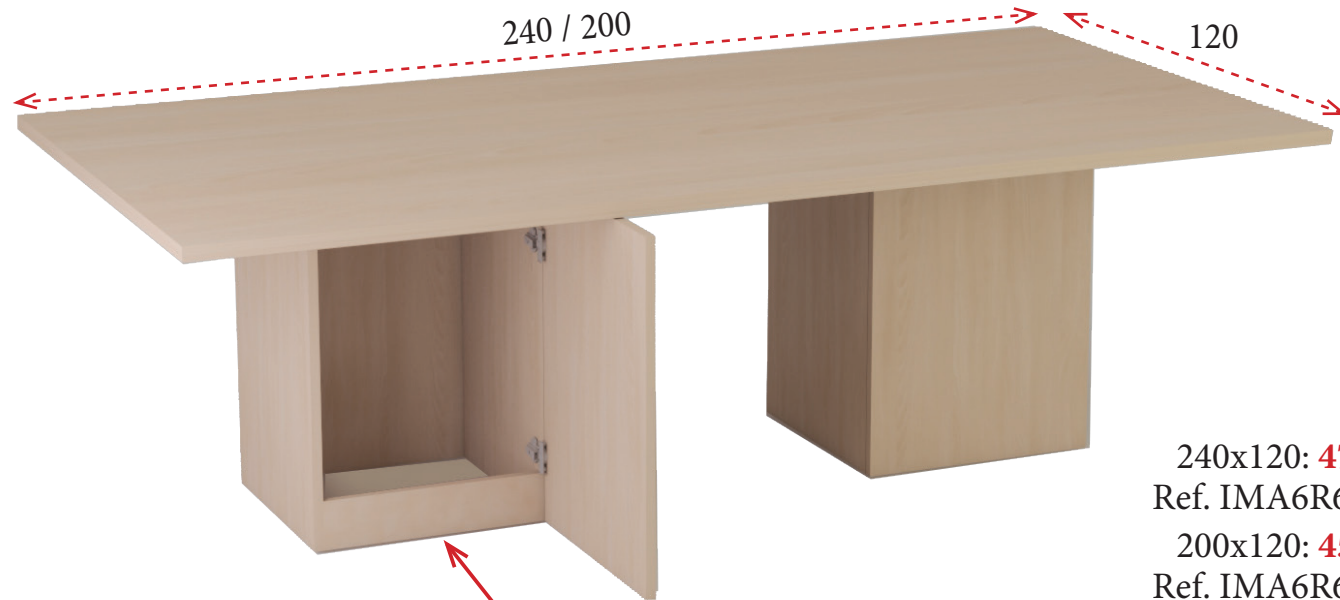

Con 2 pedestales accesibles, puerta sin cerradura y sin suelo.

240x120: **473 €**
Ref. IMA6R6242P
200x120: **452 €**
Ref. IMA6R6202P