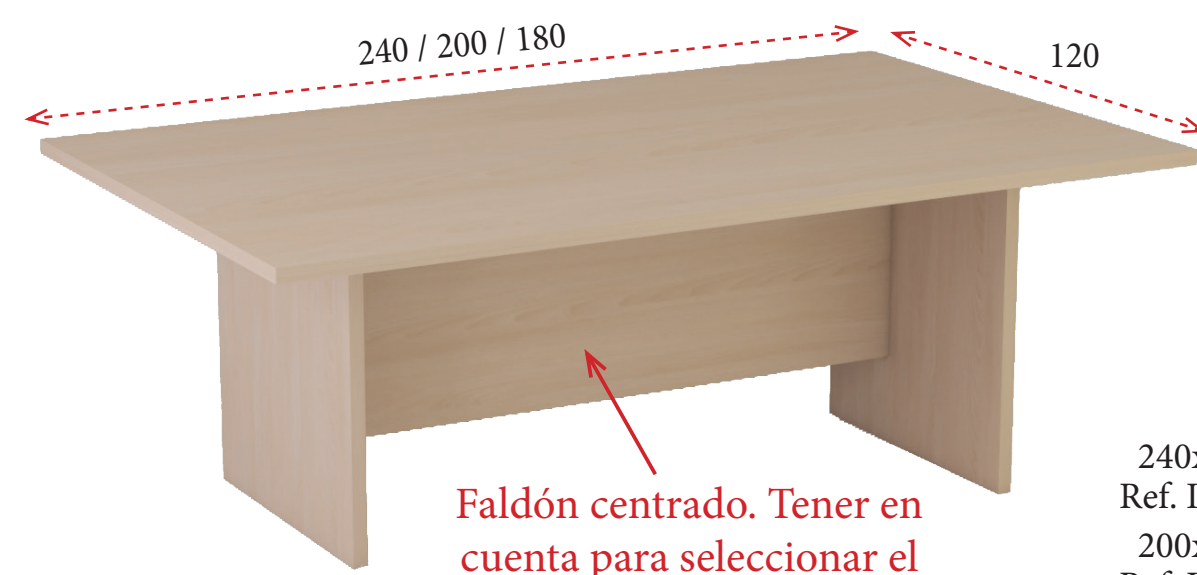

Faldón centrado. Tener en cuenta para seleccionar el sistema de electrificación.

240x120: **269 €**
Ref. IMA6R624H
200x120: **245 €**
Ref. IMA6R620H
180x120: **231 €**
Ref. IMA6R618H