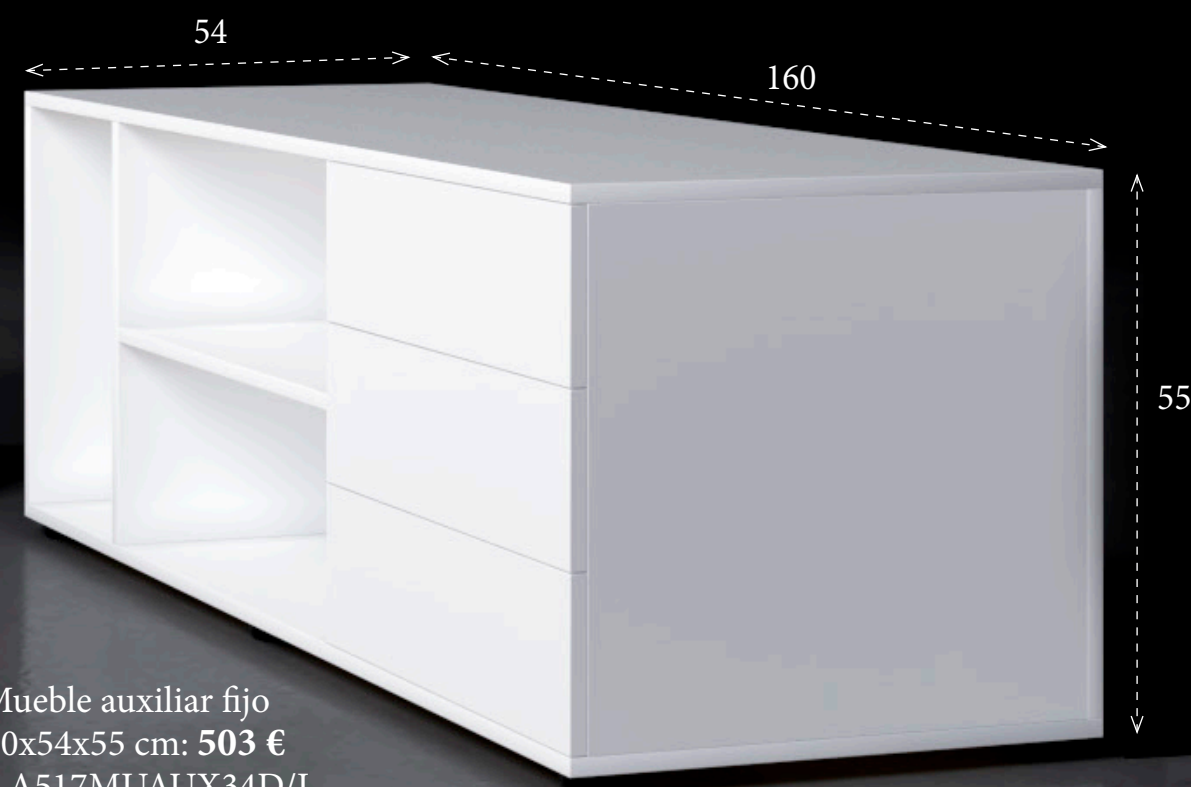

Mueble auxiliar fijo
160x54x55 cm: **503 €**
Ref. A517MUAUX34D/I

Visto el mueble de frente, indicar módulo de cajones a mano derecha o a mano izquierda