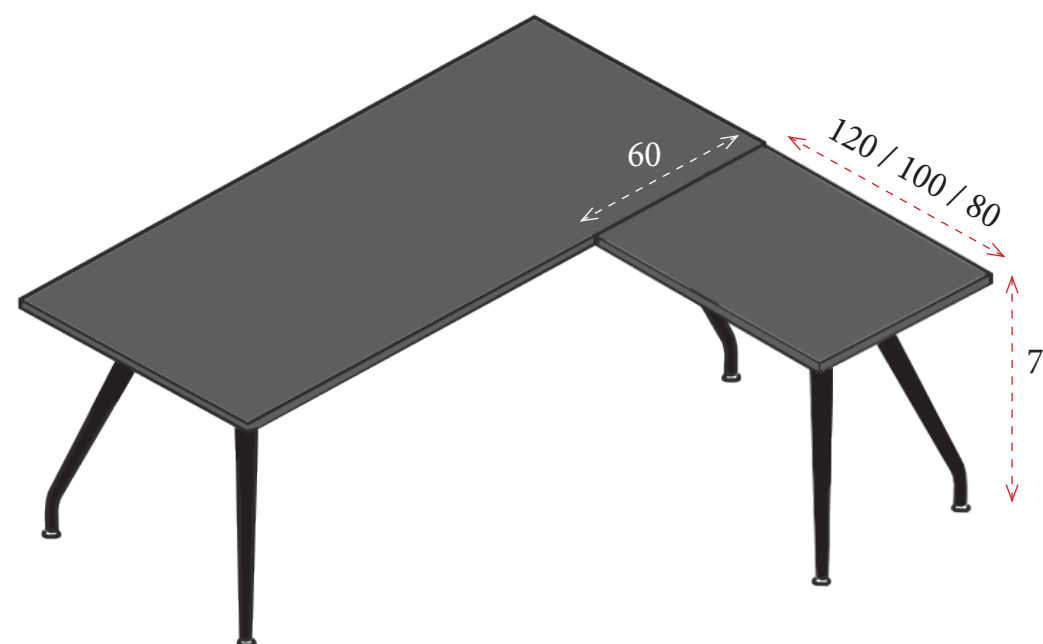

MESAS DE ALA

Mesas de ala para instalar en mesas de fondo 80 cm o 90 cm.

Estructura negra

- 120x60: **314 €** Ref. A517LMA15N
- 100x60: **301 €** Ref. A517LMA14N
- 80x60: **282 €** Ref. A517LMA13N

Estructura cromada

- 120x60: **382 €** Ref. A517LMA15C
- 100x60: **360 €** Ref. A517LMA14C
- 80x60: **335 €** Ref. A517LMA13C

CAJONERAS CON RUEDAS