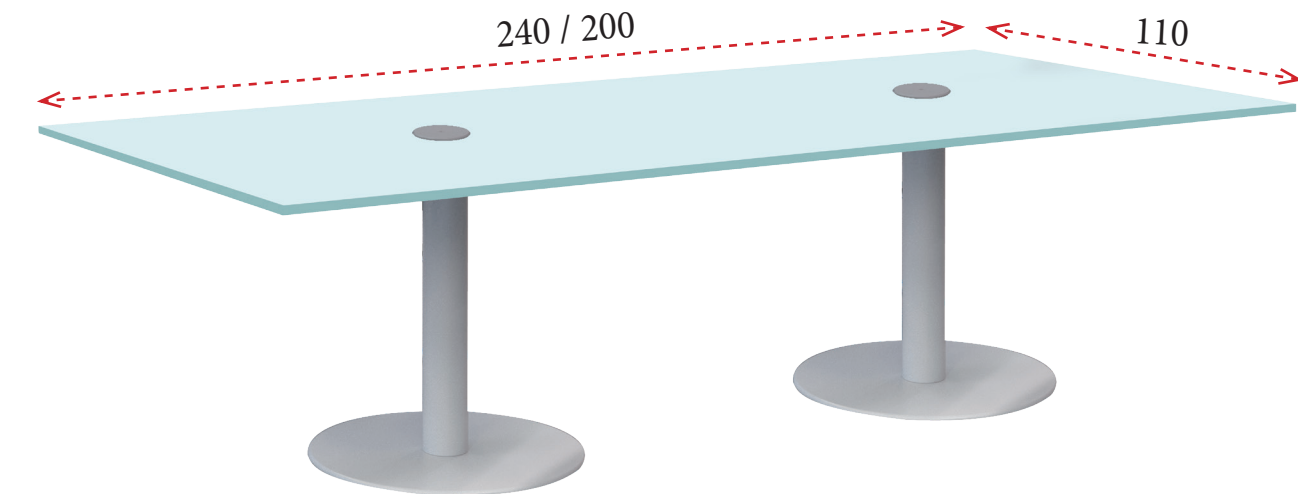

CRISTAL MATEADO
240x110: **713 €** Ref. CPJ240R
200x110: **664 €** Ref. CPJ200R

CRISTAL PINTADO
240x110: **838 €** Ref. CPJ240R
200x110: **772 €** Ref. CPJ200R