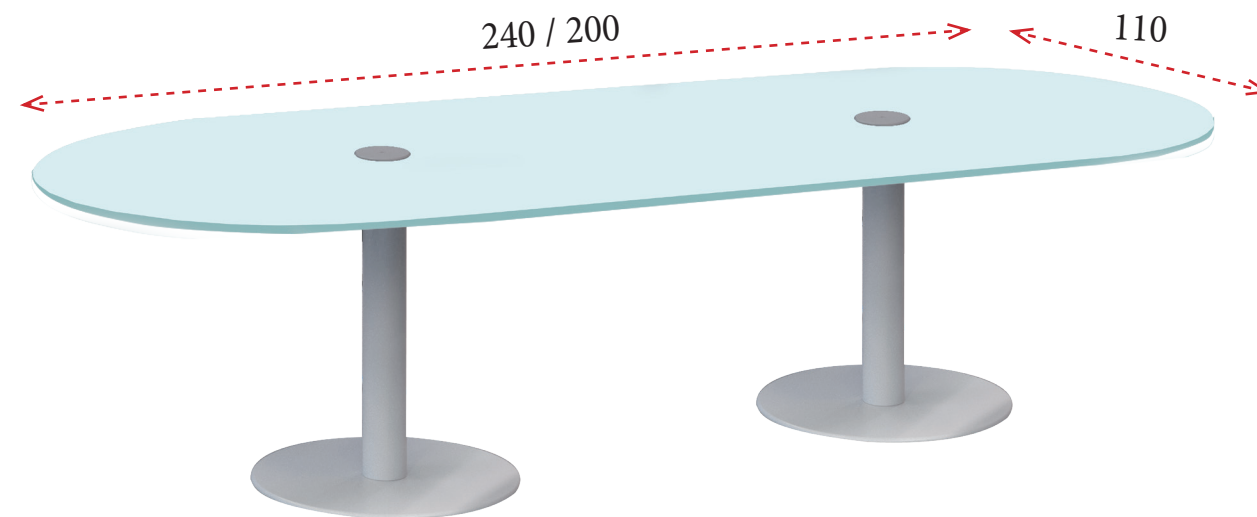

CRISTAL MATEADO
240x110: **985 €** Ref. CPJ240O
200x110: **877 €** Ref. CPJ200O

CRISTAL PINTADO
240x110: **1.082 €** Ref. CPJ240O
200x110: **958 €** Ref. CPJ200O