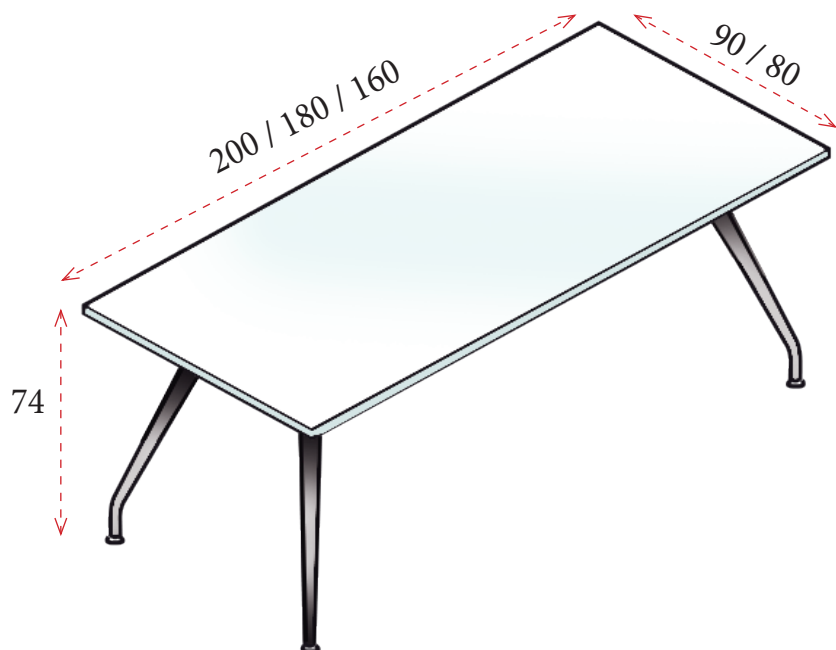

MESAS

Estructura negra

200x90: **1.254 €** Ref. LOOCM201NPW
180x90: **1.178 €** Ref. LOOCM181NPW
160x90: **1.149 €** Ref. LOOCM161NPW
200x80: **1.212 €** Ref. LOOCM200NPW
180x80: **1.135 €** Ref. LOOCM180NPW
160x80: **1.081 €** Ref. LOOCM160NPW

Estructura cromada

200x90: **1.469 €** Ref. LOOCM201CPW
180x90: **1.382 €** Ref. LOOCM181CPW
160x90: **1.339 €** Ref. LOOCM161CPW
200x80: **1.422 €** Ref. LOOCM200CPW
180x80: **1.334 €** Ref. LOOCM180CPW
160x80: **1.263 €** Ref. LOOCM160CPW