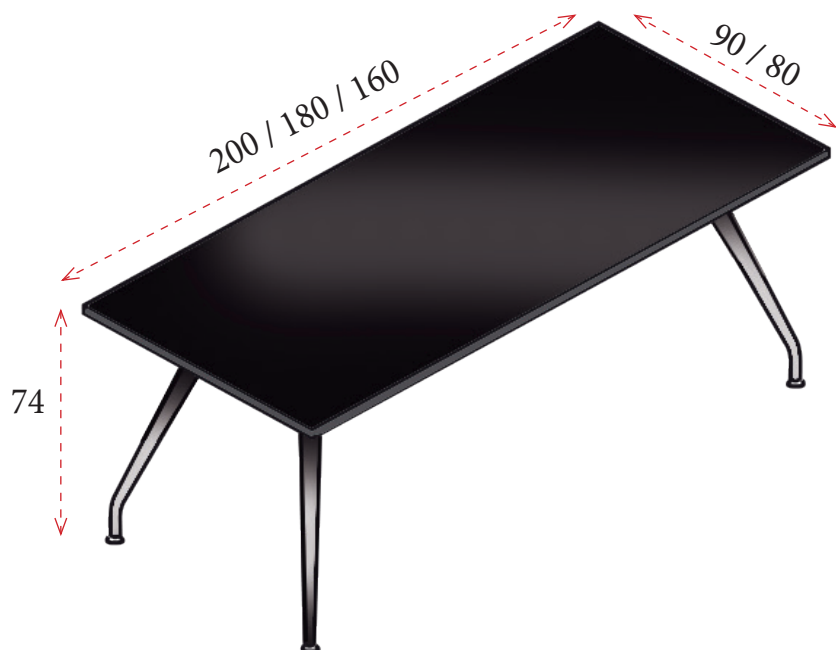

MESAS

Estructura negra

200x90: **1.151 €** Ref. LOOCM201NDG
180x90: **1.089 €** Ref. LOOCM181NDG
160x90: **1.047 €** Ref. LOOCM161NDG
200x80: **1.120 €** Ref. LOOCM200NDG
180x80: **1.054 €** Ref. LOOCM180NDG
160x80: **1.004 €** Ref. LOOCM160NDG

Estructura cromada

200x90: **1.366 €** Ref. LOOCM201CDG
180x90: **1.293 €** Ref. LOOCM181CDG
160x90: **1.237 €** Ref. LOOCM161CDG
200x80: **1.331 €** Ref. LOOCM200CDG
180x80: **1.252 €** Ref. LOOCM180CDG
160x80: **1.188 €** Ref. LOOCM160CDG