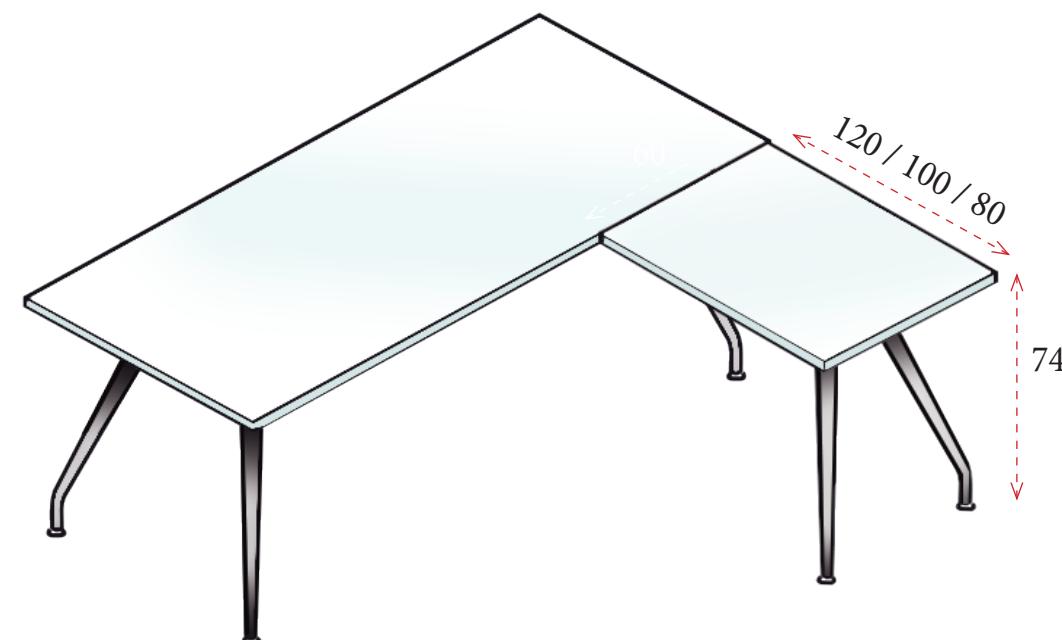

MESAS DE ALA

Mesas de ala para instalar en mesas de fondo 80 cm o 90 cm.

Estructura negra

120x60: **636 €** Ref. LOOCMA120NPW
100x60: **578 €** Ref. LOOCMA100NPW
80x60: **537 €** Ref. LOOCMA080NPW

Estructura cromada

120x60: **765 €** Ref. LOOCMA120CPW
100x60: **683 €** Ref. LOOCMA100CPW
80x60: **631 €** Ref. LOOCMA080CPW

MESAS DE REUNIONES