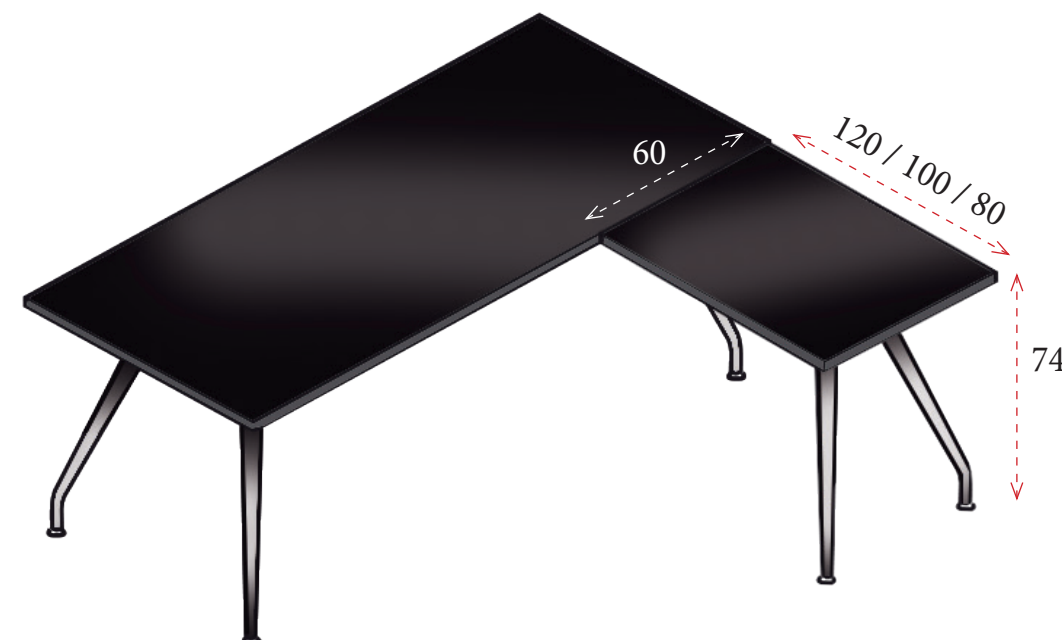

MESAS DE ALA

Mesas de ala para instalar en mesas de fondo 80 cm o 90 cm.

Estructura negra

120x60: **588 €** Ref. LOOCMA120NDG
100x60: **544 €** Ref. LOOCMA100NDG
80x60: **512 €** Ref. LOOCMA080NDG

Estructura cromada

120x60: **699 €** Ref. LOOCMA120CDG
100x60: **649 €** Ref. LOOCMA100CDG
80x60: **605 €** Ref. LOOCMA080CDG

MESAS DE REUNIONES