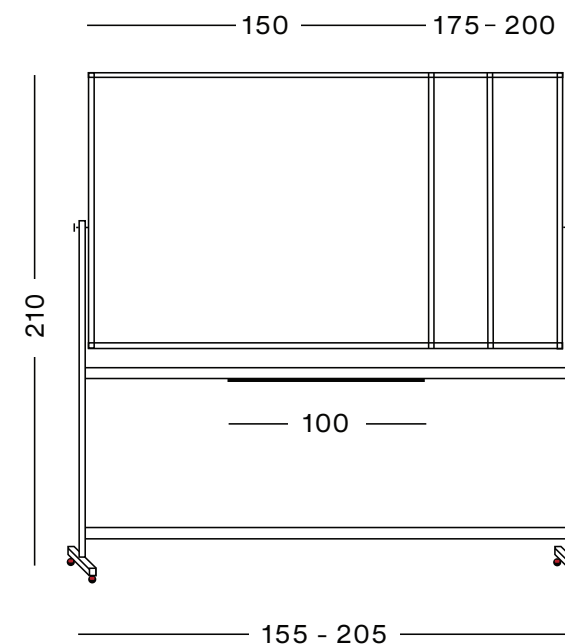

Pizarra blanca laminada

150x120: **552 €** Ref. PLAP725X1
175x120: **591 €** Ref. PLAP725X2
200x120: **614 €** Ref. PLAP725X3
(medidas ancho x alto)

Envío y montaje incluido en la Comunidad de Madrid.

Coste de envío (sin montaje) para otros destinos **18 €** Ref. PLACEE01 (España peninsular e Islas Baleares. Entregas en Canarias, consultar).