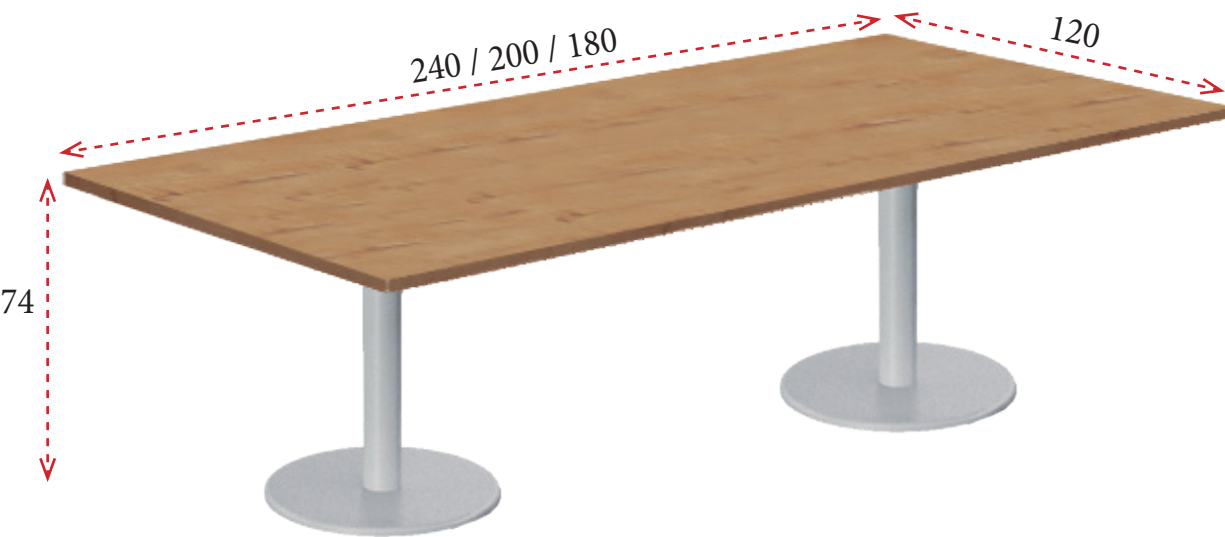

240x120: **527 €**
Ref. IMAJCM240R
200x120: **508 €**
Ref. IMAJCM200R
180x120: **498 €**
Ref. IMAJCM180R