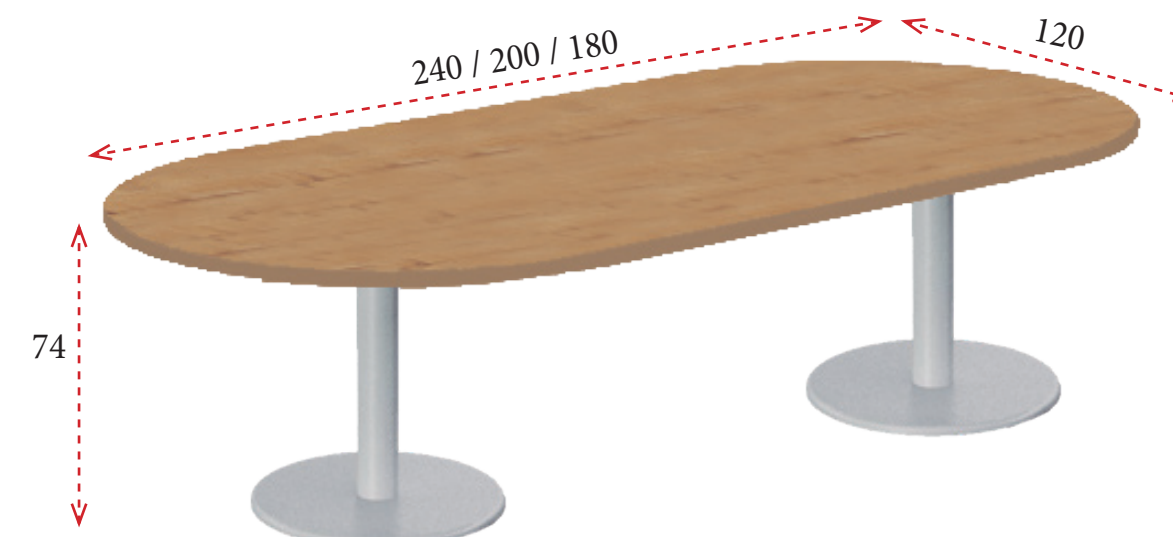

240x120: **561 €**
Ref. IMAJCM240O
200x120: **539 €**
Ref. IMAJCM200O
180x120: **531 €**
Ref. IMAJCM180O