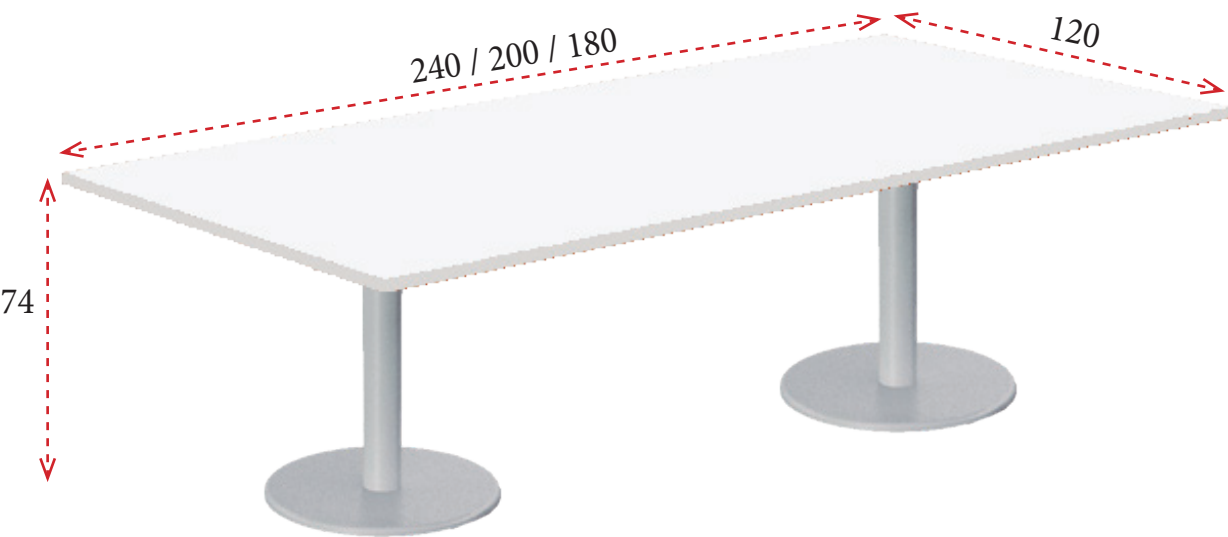

240x120: **527 €**
Ref. IMAJCM240R
200x120: **508 €**
Ref. IMAJCM200R
180x120: **498 €**
Ref. IMAJCM180R