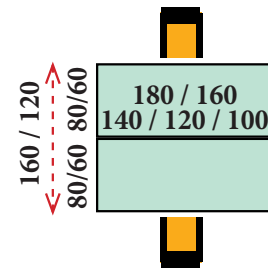

MESAS DOBLES

Mesas de fondo 80 cm

- 180x160: **288 €** Ref. IMACP4MD180 (compuesto por 2 mesas de 180x80 cm)
- 160x160: **261 €** Ref. IMACP4MD160 (compuesto por 2 mesas de 160x80 cm)
- 140x160: **246 €** Ref. IMACP4MD140 (compuesto por 2 mesas de 140x80 cm)
- 120x160: **233 €** Ref. IMACP4MD120 (compuesto por 2 mesas de 120x80 cm)
- 100x160: **221 €** Ref. IMACP4MD100 (compuesto por 2 mesas de 100x80 cm)

Mesas de fondo 60 cm

- 180x120: **263 €** Ref. IMACP4MD179 (compuesto por 2 mesas de 180x60 cm)
- 160x120: **242 €** Ref. IMACP4MD159 (compuesto por 2 mesas de 160x60 cm)
- 140x120: **229 €** Ref. IMACP4MD139 (compuesto por 2 mesas de 140x60 cm)
- 120x120: **219 €** Ref. IMACP4MD119 (compuesto por 2 mesas de 120x60 cm)
- 100x120: **206 €** Ref. IMACP4MD099 (compuesto por 2 mesas de 100x60 cm)