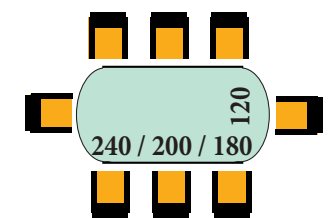

240x120: **561 €**
Ref. IMAJCM240O
200x120: **539 €**
Ref. IMAJCM200O
180x120: **531 €**
Ref. IMAJCM180O