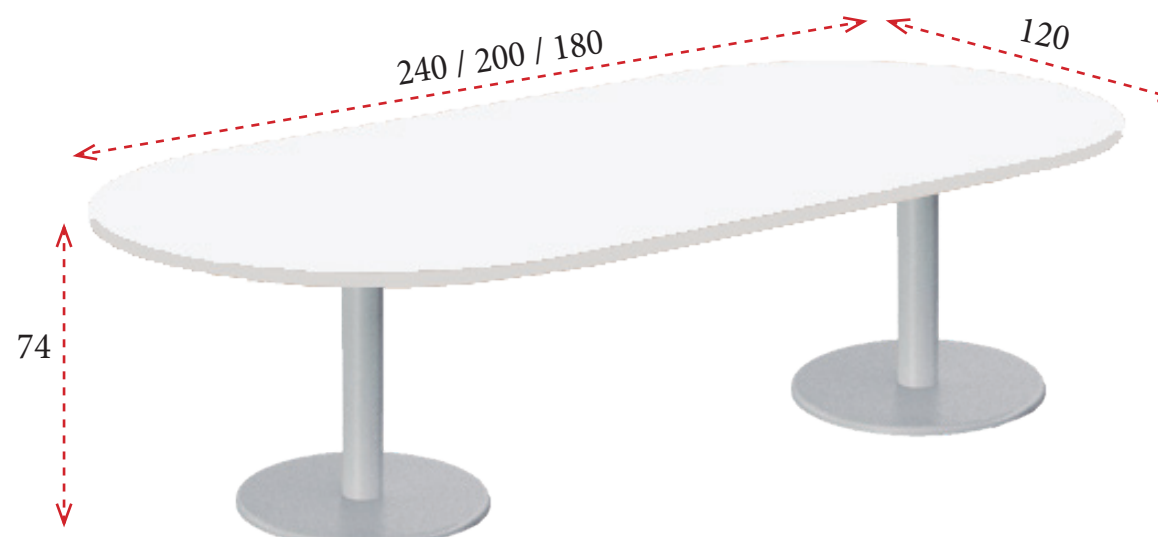

TRANSPARENTE

PANTALLAS SEPARADORAS DE MELAMINA

Pantallas de melamina de 19 mm de grosor para mesas dobles y multipuestos.
Soportes disponibles en color gris (G) o blanco (B).

- 180x35: **77 €** Ref. IMACP4P180
- 160x35: **75 €** Ref. IMACP4P160
- 140x35: **72 €** Ref. IMACP4P140
- 120x35: **70 €** Ref. IMACP4P120
- 100x35: **68 €** Ref. IMACP4P100

MESA DE REUNIONES CABINET P4

MESA DE REUNIONES CABINET METAL

240x120: **279 €**
 Ref. IMACP4MJR24
 200x120: **252 €**
 Ref. IMACP4MJR20
 180x120: **239 €**
 Ref. IMACP4MJR18

Ø120: **316 €**
 Ref. IMAJCMD120
 Ø100: **299 €**
 Ref. IMAJCMD100
 Ø80: **277 €**
 Ref. IMAJCMD080

MESAS DE REUNIONES CABINET METAL

240x120: **527 €**
 Ref. IMAJCM240R
 200x120: **508 €**
 Ref. IMAJCM200R
 180x120: **498 €**
 Ref. IMAJCM180R

240x120: **561 €**
 Ref. IMAJCM240O
 200x120: **539 €**
 Ref. IMAJCM200O
 180x120: **531 €**
 Ref. IMAJCM180O