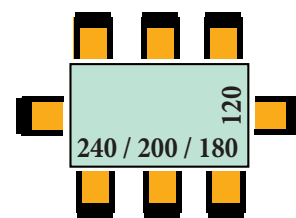

240x120: **527 €**
Ref. IMAJCM240R
200x120: **508 €**
Ref. IMAJCM200R
180x120: **498 €**
Ref. IMAJCM180R