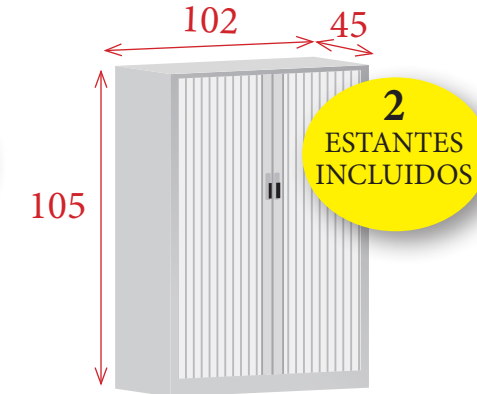

102x45x105 cm
265 € Ref. GAPNG1010