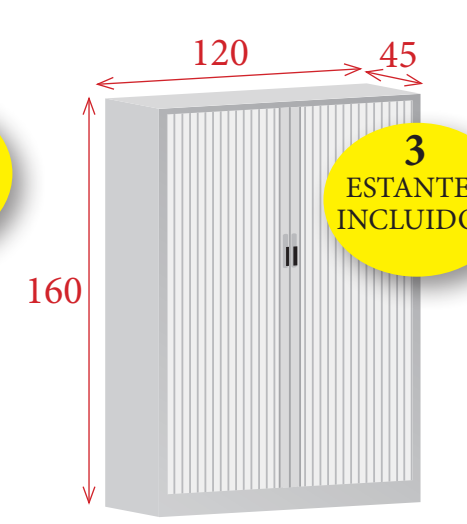

ALTURA 220 CM

ALTURA 198 CM

120x45x220 cm
558 € Ref. GAPNG2212

102x45x220 cm
516 € Ref. GAPNG2210

120x45x198 cm
397 € Ref. GAPNG1912

Ropero
120x45x198 cm
473 € Ref. GAPNG1912R

102x45x198 cm
384 € Ref. GAPNG1910

80x45x198 cm
347 € Ref. GAPNG1908

60x45x198 cm
317 € Ref. GAPNG1906

ALTURA 181 CM

ALTURA 160 CM

120x45x181 cm
360 € Ref. GAPNG1812

102x45x181 cm
346 € Ref. GAPNG1810

80x45x181 cm
325 € Ref. GAPNG1808

60x45x181 cm
291 € Ref. GAPNG1806