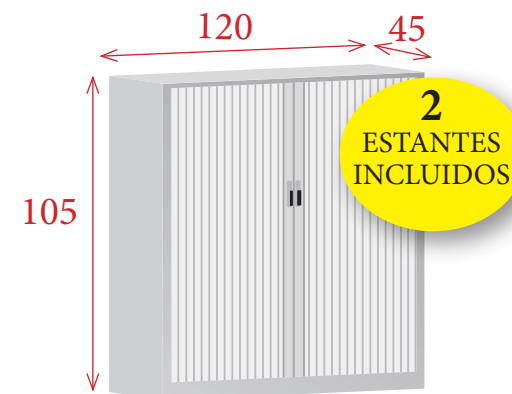

ALTURA 105 CM

120x45x105 cm
277 € Ref. GAPNG1012