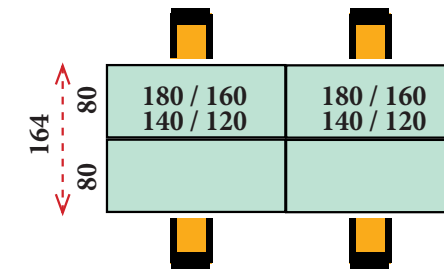

MULTIPUESTO DE 4 MESAS

- 360x164: **889 €** Ref. MMO184
  (compuesto por 4 mesas de 180x80 cm)
- 320x164: **848 €** Ref. MMO164
  (compuesto por 4 mesas de 160x80 cm)
- 280x164: **809 €** Ref. MMO144
  (compuesto por 4 mesas de 140x80 cm)
- 240x164: **772 €** Ref. MMO124
  (compuesto por 4 mesas de 120x80 cm)