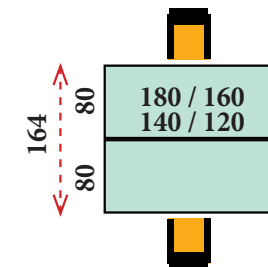

MESAS DOBLES

180x164: **485 €** Ref. MMO182
(compuesto por 2 mesas de 180x80 cm)
160x164: **465 €** Ref. MMO162
(compuesto por mesas de 160x80 cm)
140x164: **443 €** Ref. MMO142
(compuesto por 2 mesas de 140x80 cm)
120x164: **426 €** Ref. MMO122
(compuesto por 2 mesas de 120x80 cm)