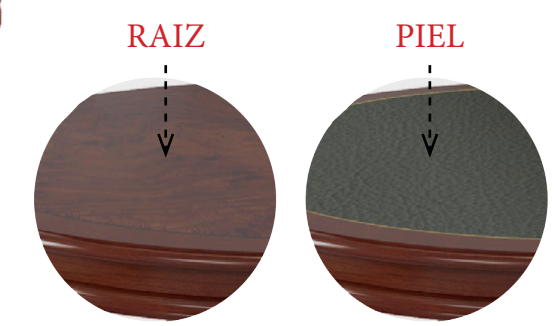

Ø250x78: **10.506 €**
Ref. OFFAM01137