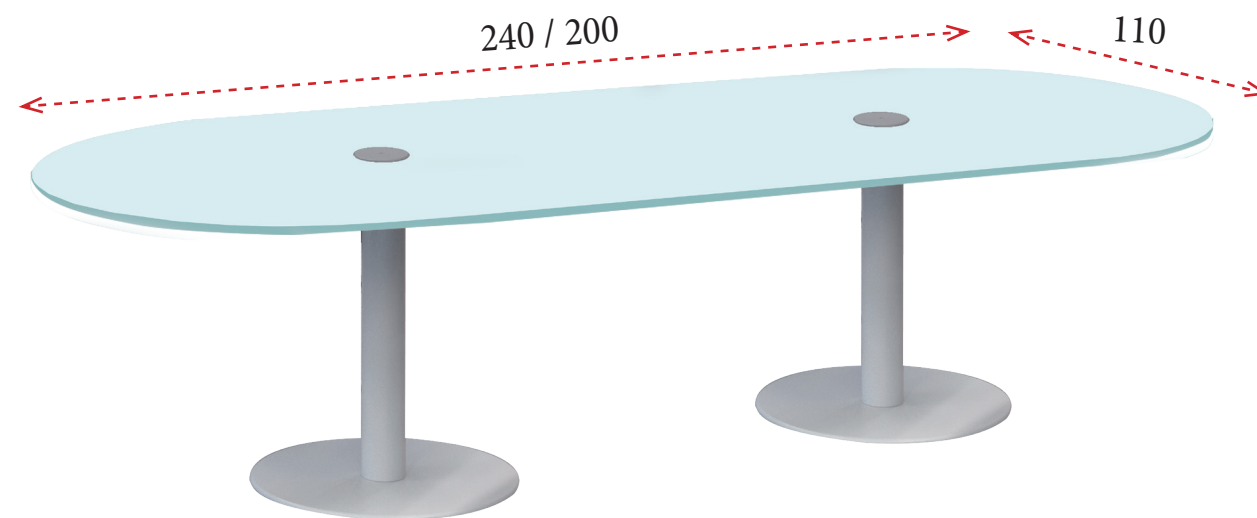

CRISTAL MATEADO
240x110: **985 €** Ref. CPJ240O
200x110: **877 €** Ref. CPJ200O

CRISTAL PINTADO
240x110: **1.082 €** Ref. CPJ240O
200x110: **958 €** Ref. CPJ200O