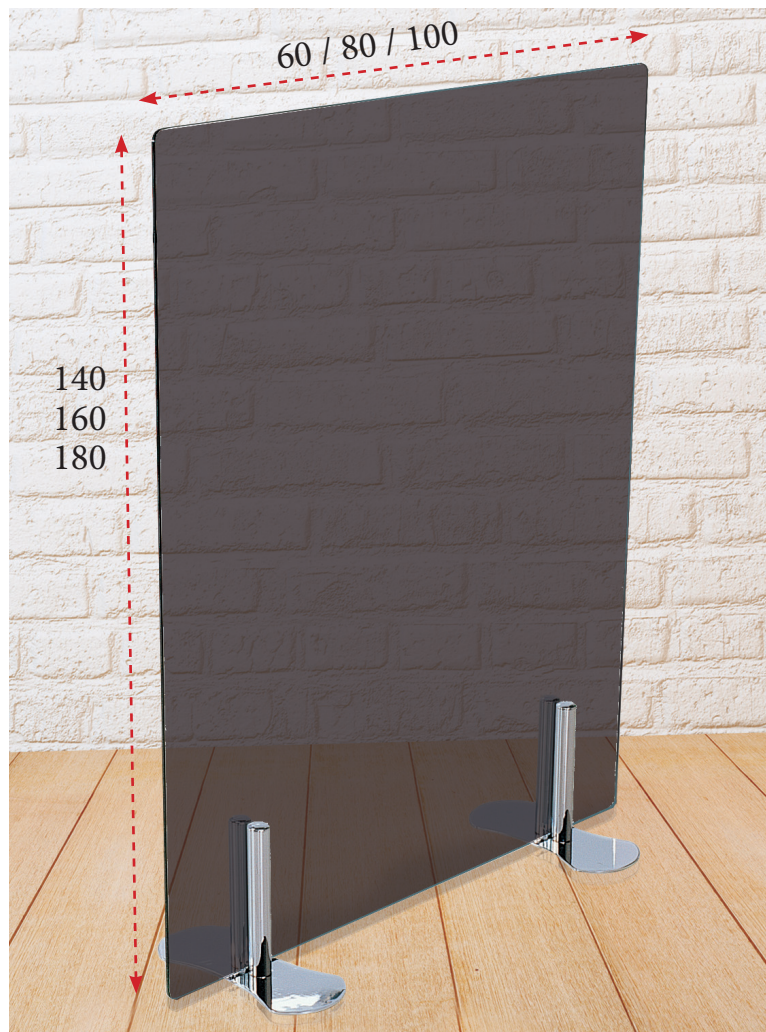

BIOMBO DE CRISTAL PARSOL GRIS (PG)