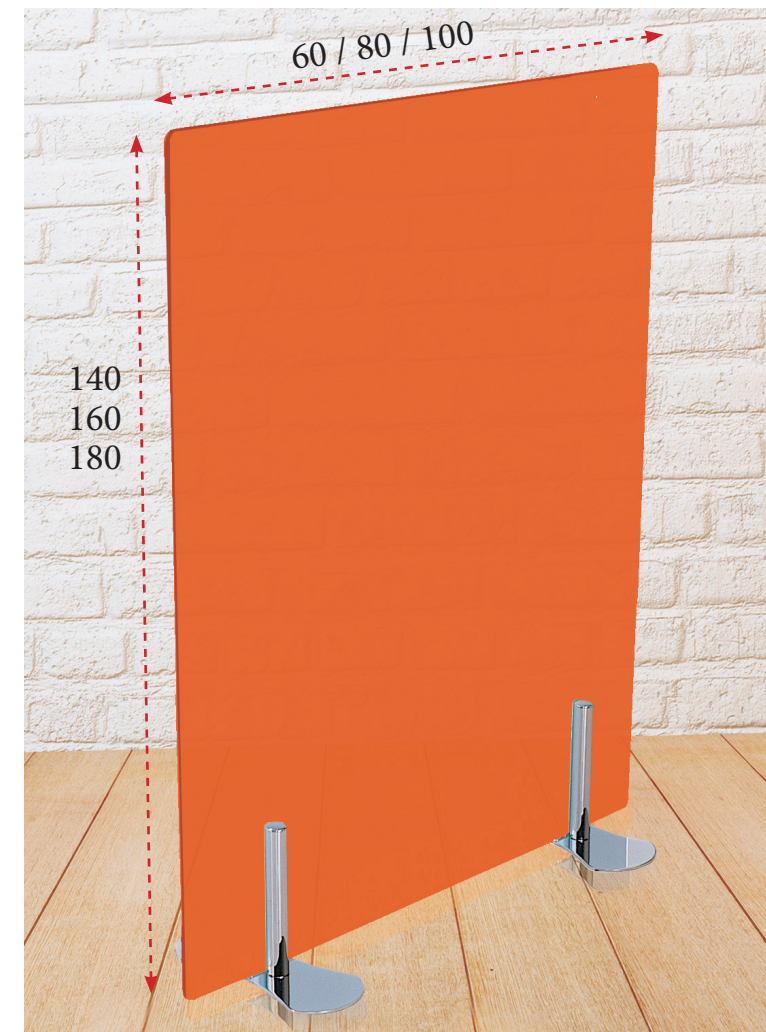

BIOMBO DE CRISTAL PINTADO