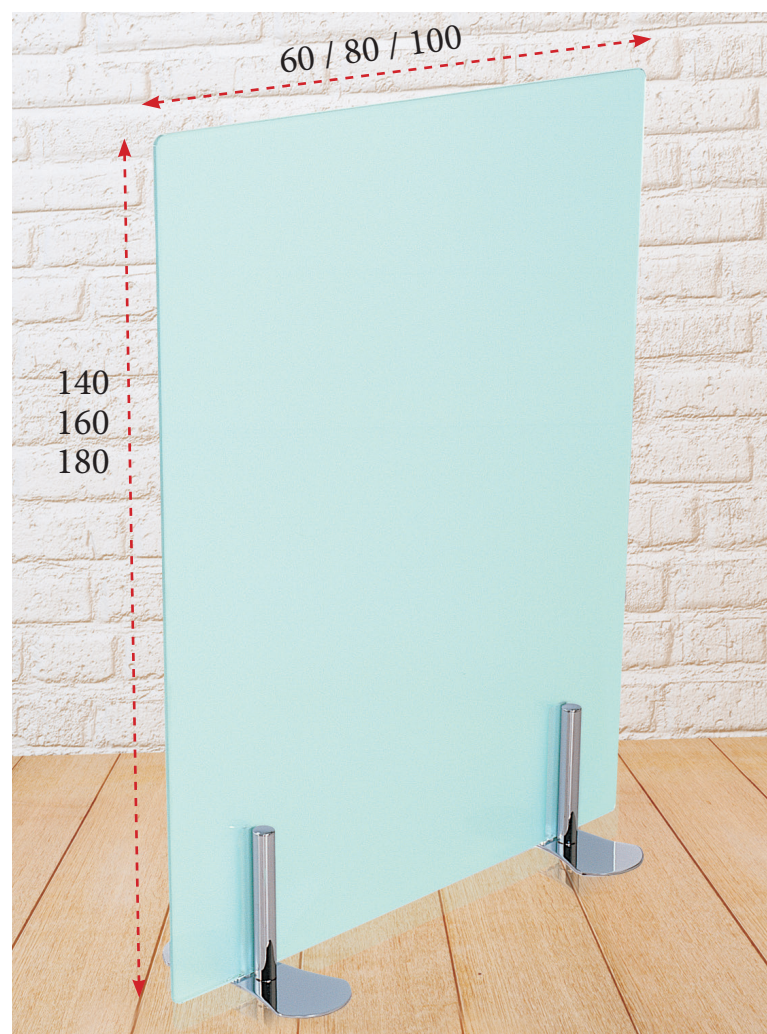

BIOMBO DE CRISTAL MATEADO (M)

Altura 140 cm

Ancho 60: **166 €** Ref. ABI06140
Ancho 80: **194 €** Ref. ABI08140
Ancho 100: **217 €** Ref. ABI10140

Altura 160 cm

Ancho 60: **175 €** Ref. ABI06160
Ancho 80: **207 €** Ref. ABI08160
Ancho 100: **232 €** Ref. ABI10160

Altura 180 cm

Ancho 60: **184 €** Ref. ABI06180
Ancho 80: **221 €** Ref. ABI08180
Ancho 100: **249 €** Ref. ABI10180

2 bases incluidas en color blanco (B),
gris (G), antracita (A) o platino (P).