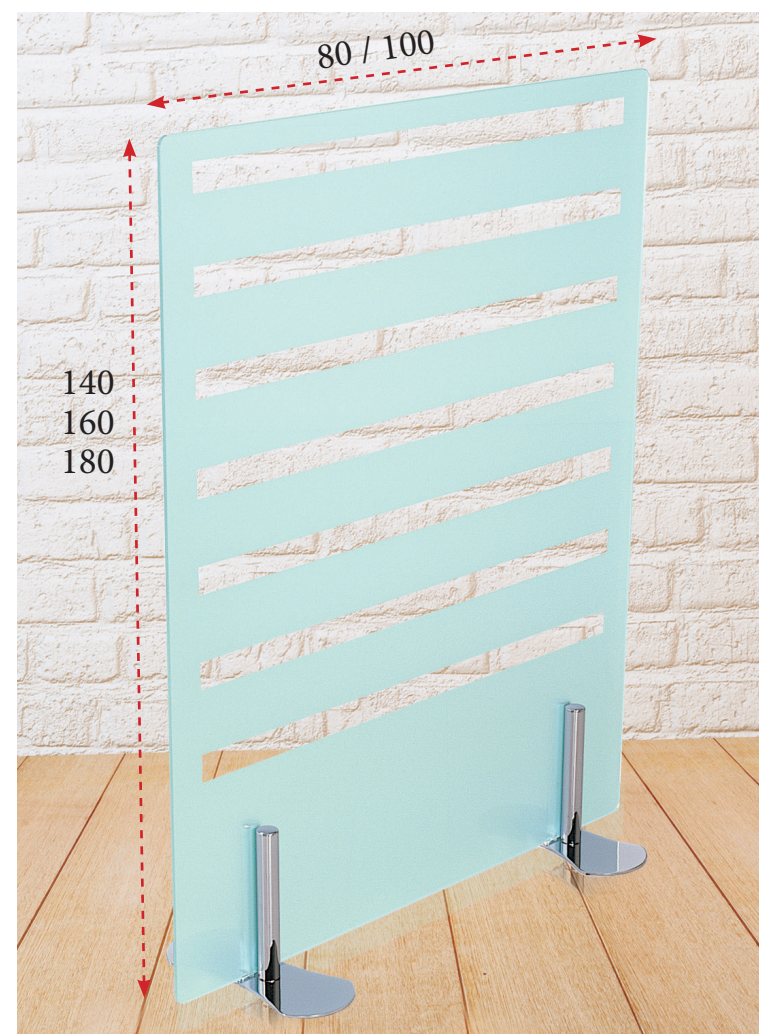

BIOMBO DE CRISTAL MATEADO CON LISTAS TRANSPARENTES (L)

Altura 140 cm

Ancho 80: **326 €** Ref. ABI08140
Ancho 100: **372 €** Ref. ABI10140

Altura 160 cm

Ancho 80: **353 €** Ref. ABI08160
Ancho 100: **407 €** Ref. ABI10160

Altura 180 cm

Ancho 80: **379 €** Ref. ABI08180
Ancho 100: **441 €** Ref. ABI10180

2 bases incluidas en color blanco (B),
gris (G), antracita (A) o platino (P).