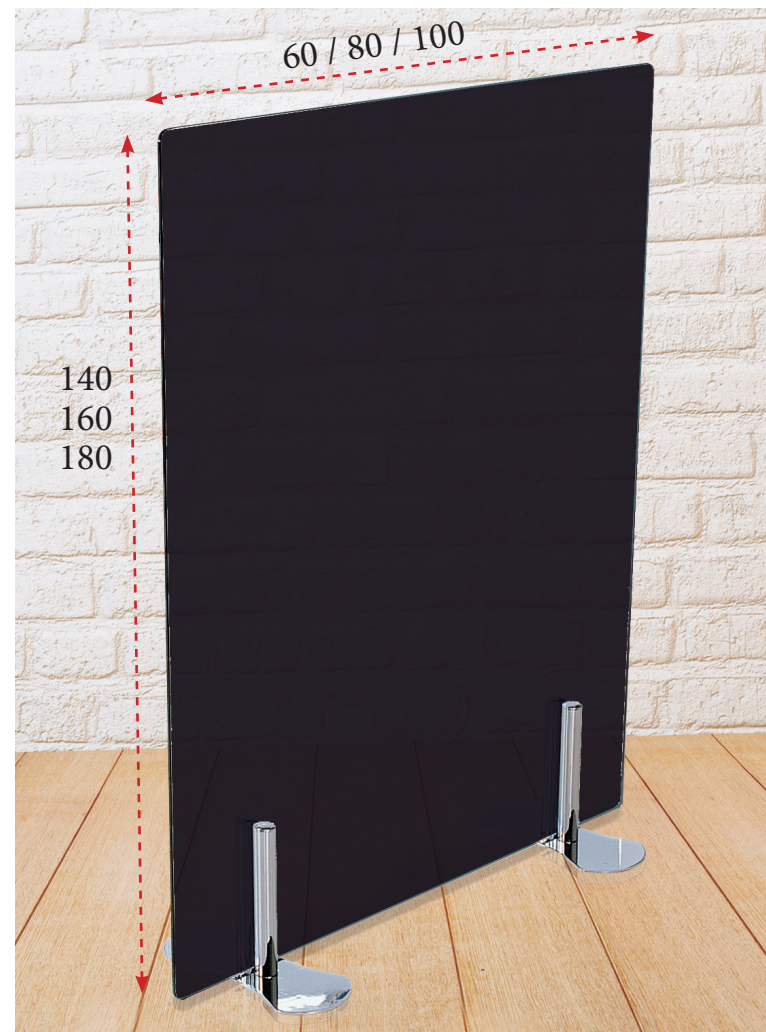

BIOMBO DE CRISTAL NEGRO DARK GREY (DG)