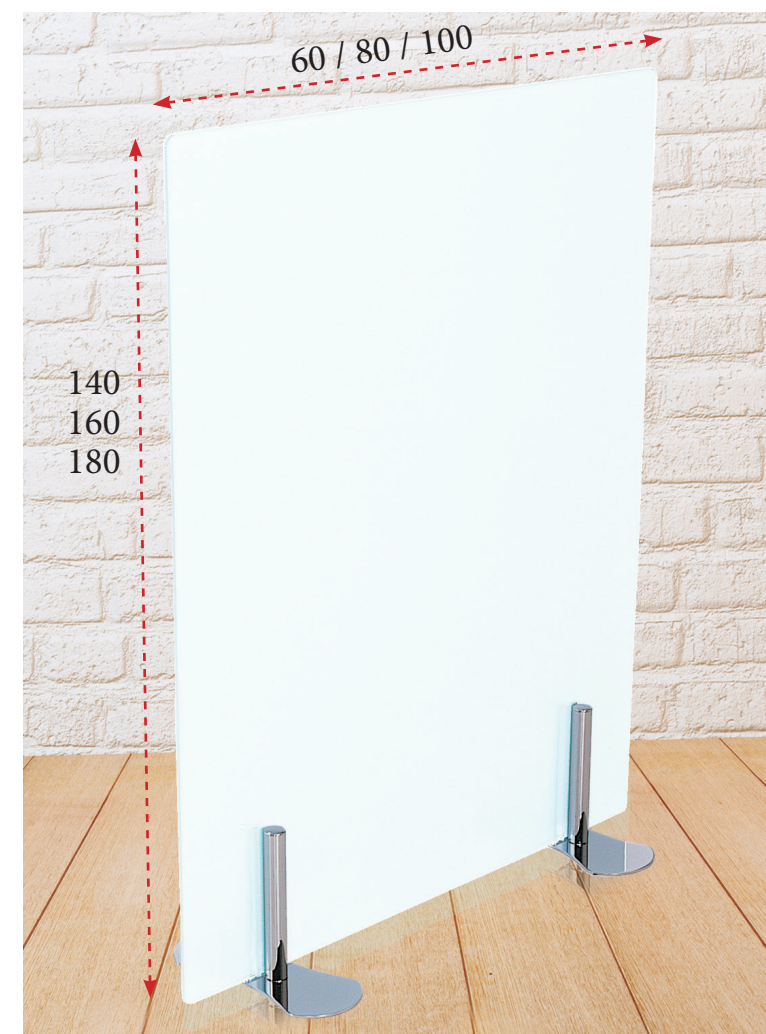

BIOMBO DE CRISTAL EXTRA CLARO BLANCO POLAR WHITE (PW)

Altura 140 cm

Ancho 60: **317 €** Ref. ABI06140
Ancho 80: **407 €** Ref. ABI08140
Ancho 100: **475 €** Ref. ABI10140

Altura 160 cm

Ancho 60: **346 €** Ref. ABI06160
Ancho 80: **446 €** Ref. ABI08160
Ancho 100: **522 €** Ref. ABI10160

Altura 180 cm

Ancho 60: **374 €** Ref. ABI06180
Ancho 80: **486 €** Ref. ABI08180
Ancho 100: **572 €** Ref. ABI10180

2 bases incluidas en color blanco (B),
gris (G), antracita (A) o platino (P).