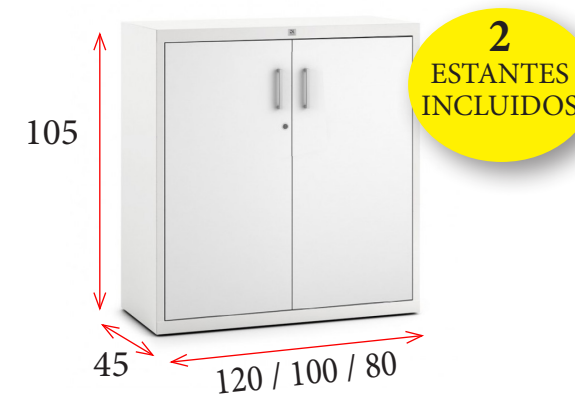

Ancho 120 cm: **551 €** Ref. JGGLM105121
Ancho 100 cm: **508 €** Ref. JGGLM105101
Ancho 80 cm: **460 €** Ref. JGGLM105081