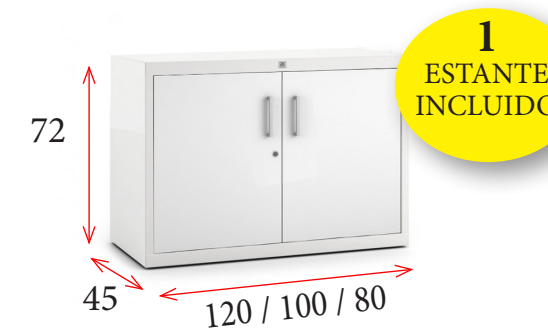

Ancho 120 cm: **473 €** Ref. JGGLM072121
Ancho 100 cm: **444 €** Ref. JGGLM072101
Ancho 80 cm: **405 €** Ref. JGGLM072081