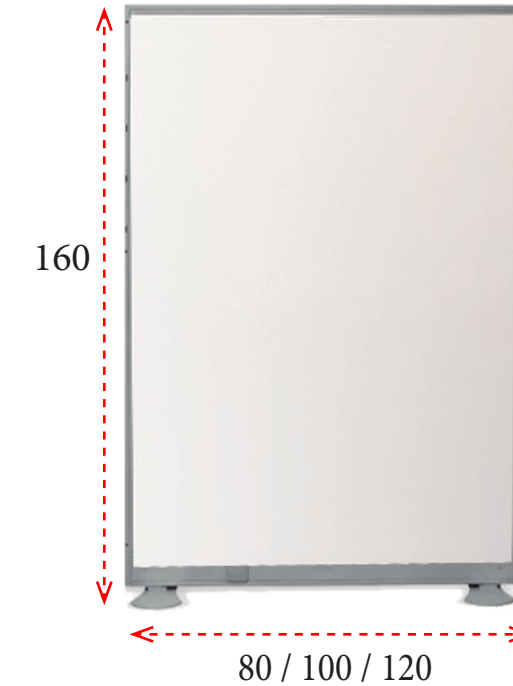

NOGAL (N)

WENGÉ (W)

NEGRO (NE)

ALTURA 150 CM

Ancho 80: **508 €**
Ref. M59QM0815G
Ancho 100: **515 €**
Ref. M59QM1015G
Ancho 120: **529 €**
Ref. M59QM1215G

ALTURA 160 CM

Ancho 80: **512 €**
Ref. M59QM0816G
Ancho 100: **521 €**
Ref. M59QM1016G
Ancho 120: **532 €**
Ref. M59QM1216G

ALTURA 170 CM

Ancho 80: **516 €**
Ref. M59QM0817G
Ancho 100: **522 €**
Ref. M59QM1017G
Ancho 120: **537 €**
Ref. M59QM1217G

ALTURA 180 CM

Ancho 80: **521 €**
Ref. M59QM0818G
Ancho 100: **529 €**
Ref. M59QM1018G
Ancho 120: **541 €**
Ref. M59QM1218G