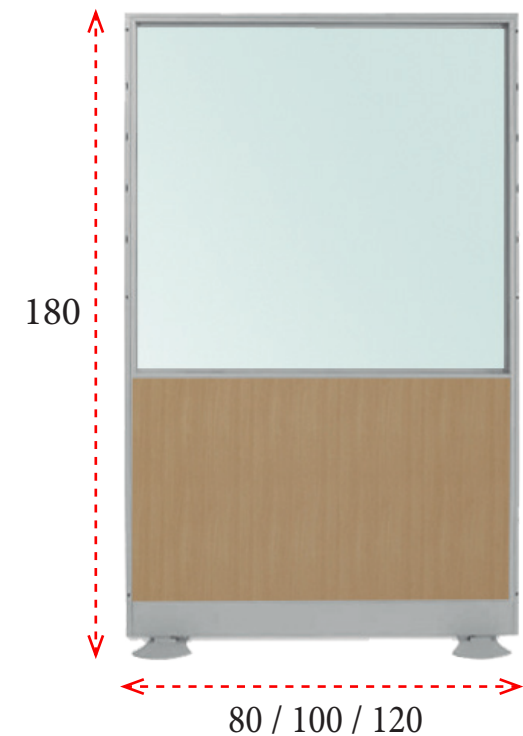

ROBLE (R)

NOGAL (N)

WENGÉ (W)

NEGRO (NE)

ALTURA 150 CM

Ancho 80: **517 €**
Ref. M59QXM0815G
Ancho 100: **538 €**
Ref. M59QXM1015G
Ancho 120: **565 €**
Ref. M59QXM1215G

ALTURA 160 CM

Ancho 80: **526 €**
Ref. M59QXM0816G
Ancho 100: **548 €**
Ref. M59QXM1016G
Ancho 120: **576 €**
Ref. M59QXM1216G

ALTURA 170 CM

Ancho 80: **536 €**
Ref. M59QXM0817G
Ancho 100: **559 €**
Ref. M59QXM1017G
Ancho 120: **589 €**
Ref. M59QXM1217G

ALTURA 180 CM

Ancho 80: **543 €**
Ref. M59QXM0818G
Ancho 100: **568 €**
Ref. M59QXM1018G
Ancho 120: **597 €**
Ref. M59QXM1218G