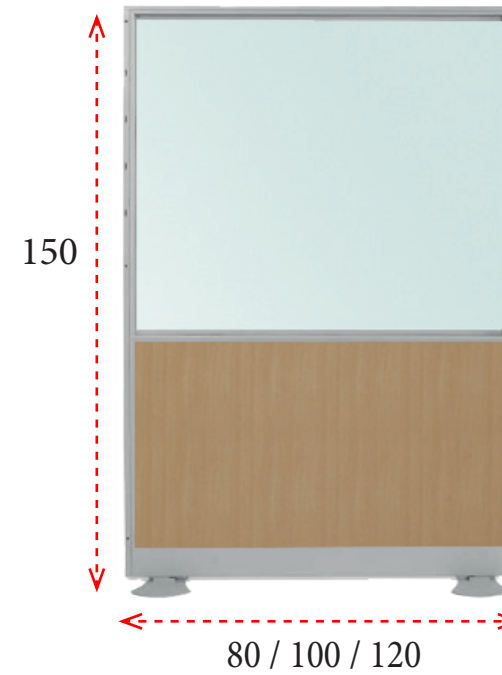

ROBLE (R)

NOGAL (N)

WENGÉ (W)

NEGRO (NE)

ALTURA 150 CM

Ancho 80: **517 €**
Ref. M59QXM0815G
Ancho 100: **538 €**
Ref. M59QXM1015G
Ancho 120: **565 €**
Ref. M59QXM1215G

ALTURA 160 CM

Ancho 80: **526 €**
Ref. M59QXM0816G
Ancho 100: **548 €**
Ref. M59QXM1016G
Ancho 120: **576 €**
Ref. M59QXM1216G