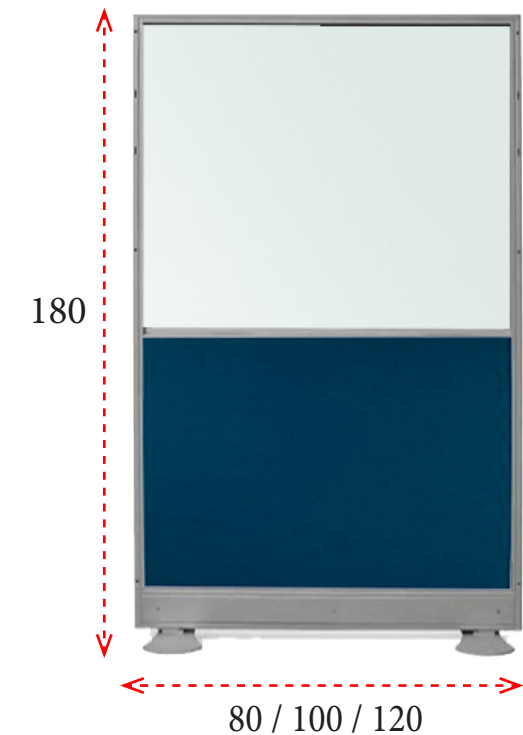

Ancho 80: **559 €**
Ref. M59QXT0818G
Ancho 100: **585 €**
Ref. M59QXT1018G
Ancho 120: **616 €**
Ref. M59QXT1218G