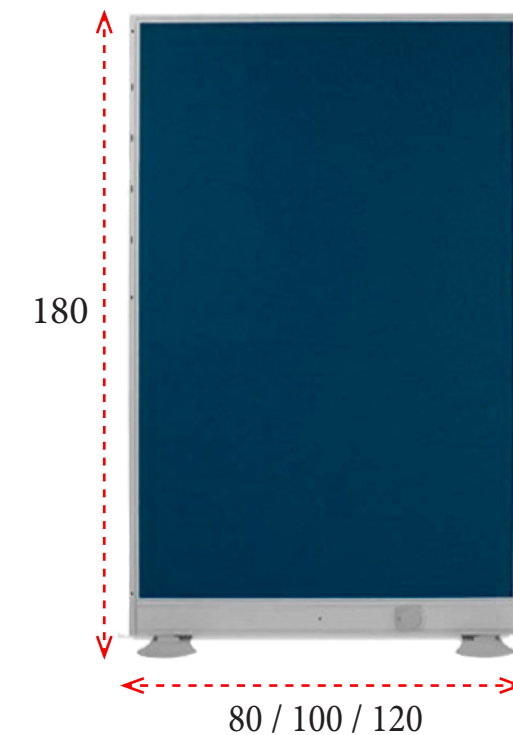

BURDEOS
(BBU)

ALTURA 150 CM

Ancho 80: **539 €**
Ref. M59QT0815G
Ancho 100: **547 €**
Ref. M59QT1015G
Ancho 120: **560 €**
Ref. M59QT1215G

ALTURA 160 CM

Ancho 80: **544 €**
Ref. M59QT0816G
Ancho 100: **554 €**
Ref. M59QT1016G
Ancho 120: **566 €**
Ref. M59QT1216G

ALTURA 170 CM

Ancho 80: **548 €**
Ref. M59QT0817G
Ancho 100: **557 €**
Ref. M59QT1017G
Ancho 120: **571 €**
Ref. M59QT1217G

ALTURA 180 CM

Ancho 80: **554 €**
Ref. M59QT0818G
Ancho 100: **560 €**
Ref. M59QT1018G
Ancho 120: **574 €**
Ref. M59QT1218G