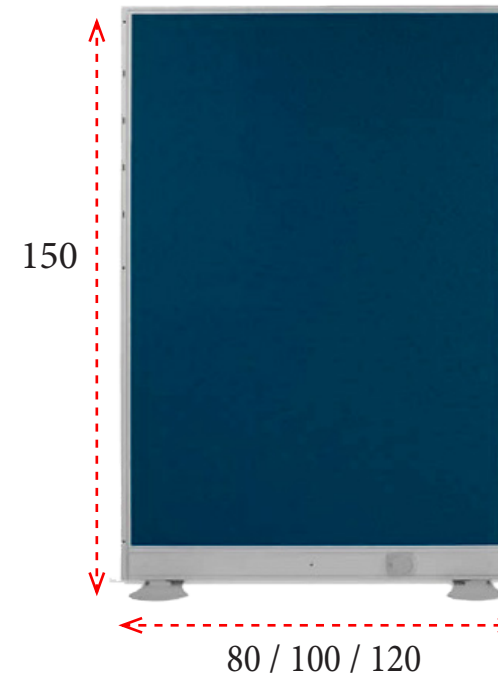

ALTURA 170 CM

Ancho 80: **536 €**
Ref. M59QXM0817G
Ancho 100: **559 €**
Ref. M59QXM1017G
Ancho 120: **589 €**
Ref. M59QXM1217G

ALTURA 180 CM

Ancho 80: **543 €**
Ref. M59QXM0818G
Ancho 100: **568 €**
Ref. M59QXM1018G
Ancho 120: **597 €**
Ref. M59QXM1218G

BURDEOS
(BBU)

ALTURA 150 CM

Ancho 80: **539 €**
Ref. M59QT0815G
Ancho 100: **547 €**
Ref. M59QT1015G
Ancho 120: **560 €**
Ref. M59QT1215G

ALTURA 160 CM

Ancho 80: **544 €**
Ref. M59QT0816G
Ancho 100: **554 €**
Ref. M59QT1016G
Ancho 120: **566 €**
Ref. M59QT1216G