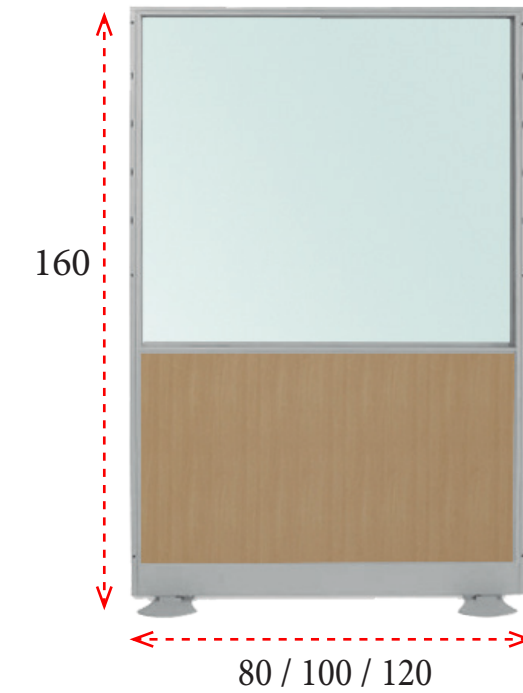

ROBLE (R)

NOGAL (N)

WENGÉ (W)

NEGRO (NE)

ALTURA 150 CM

Ancho 80: **517 €**
Ref. M59QXM0815G
Ancho 100: **538 €**
Ref. M59QXM1015G
Ancho 120: **565 €**
Ref. M59QXM1215G

ALTURA 160 CM

Ancho 80: **526 €**
Ref. M59QXM0816G
Ancho 100: **548 €**
Ref. M59QXM1016G
Ancho 120: **576 €**
Ref. M59QXM1216G

ALTURA 170 CM

Ancho 80: **536 €**
Ref. M59QXM0817G
Ancho 100: **559 €**
Ref. M59QXM1017G
Ancho 120: **589 €**
Ref. M59QXM1217G

ALTURA 180 CM

Ancho 80: **543 €**
Ref. M59QXM0818G
Ancho 100: **568 €**
Ref. M59QXM1018G
Ancho 120: **597 €**
Ref. M59QXM1218G