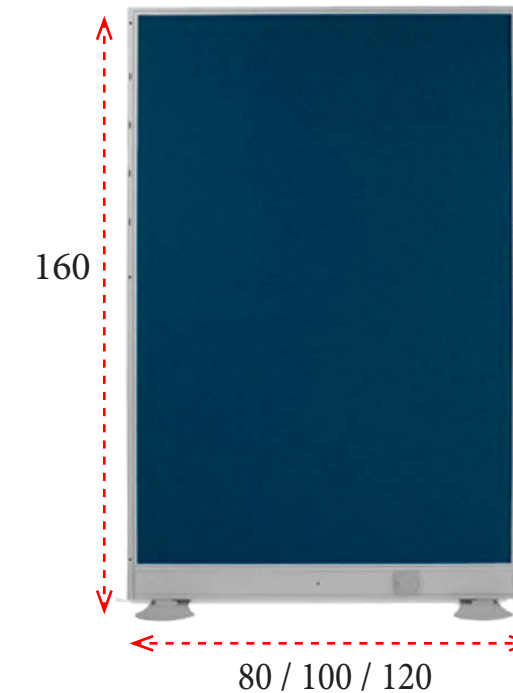

ALTURA 170 CM

Ancho 80: **536 €**
Ref. M59QXM0817G
Ancho 100: **559 €**
Ref. M59QXM1017G
Ancho 120: **589 €**
Ref. M59QXM1217G

ALTURA 180 CM

Ancho 80: **543 €**
Ref. M59QXM0818G
Ancho 100: **568 €**
Ref. M59QXM1018G
Ancho 120: **597 €**
Ref. M59QXM1218G

BURDEOS
(BBU)

ALTURA 150 CM

Ancho 80: **539 €**
Ref. M59QT0815G
Ancho 100: **547 €**
Ref. M59QT1015G
Ancho 120: **560 €**
Ref. M59QT1215G

ALTURA 160 CM

Ancho 80: **544 €**
Ref. M59QT0816G
Ancho 100: **554 €**
Ref. M59QT1016G
Ancho 120: **566 €**
Ref. M59QT1216G