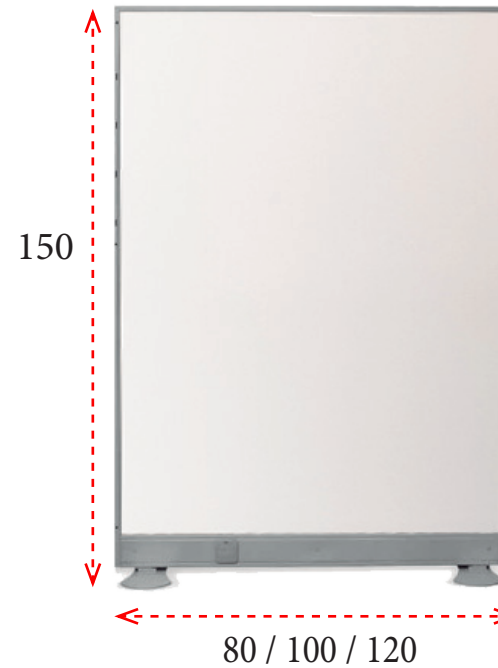

NOGAL (N)

WENGÉ (W)

NEGRO (NE)

ALTURA 150 CM

Ancho 80: **508 €**
Ref. M59QM0815G
Ancho 100: **515 €**
Ref. M59QM1015G
Ancho 120: **529 €**
Ref. M59QM1215G

ALTURA 160 CM

Ancho 80: **512 €**
Ref. M59QM0816G
Ancho 100: **521 €**
Ref. M59QM1016G
Ancho 120: **532 €**
Ref. M59QM1216G