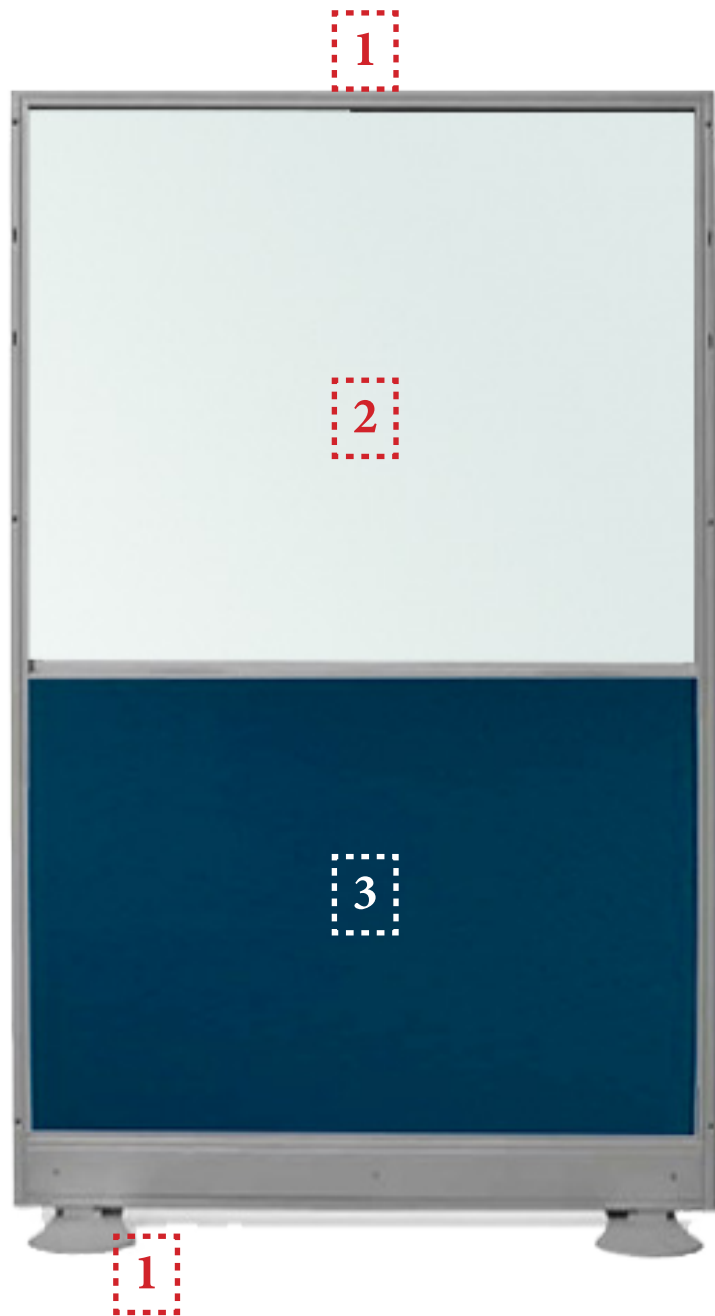

ALTURA 170 CM

Ancho 80: **548 €**
Ref. M59QT0817G
Ancho 100: **557 €**
Ref. M59QT1017G
Ancho 120: **571 €**
Ref. M59QT1217G

ALTURA 180 CM

Ancho 80: **554 €**
Ref. M59QT0818G
Ancho 100: **560 €**
Ref. M59QT1018G
Ancho 120: **574 €**
Ref. M59QT1218G