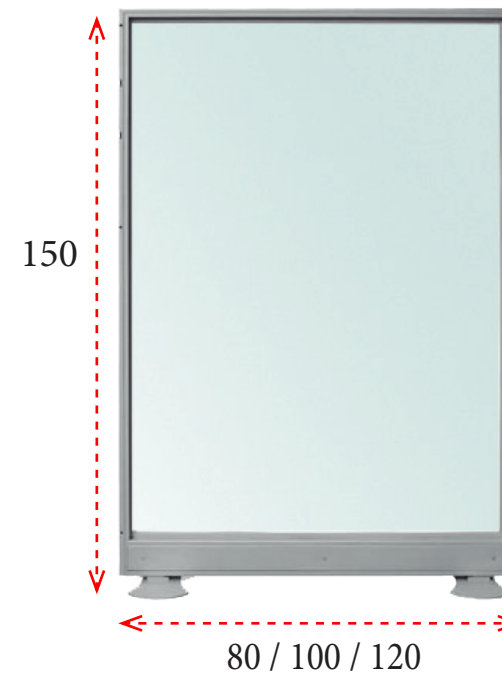

GRIS ALUMINIO

2 Cristal transparente, mate o parsol de 5 mm de grosor.

TRANSPARENTE
(T)

MATE
(M)

PARSOL
(P)

ALTURA 150 CM

Ancho 80: **541 €**
Ref. M59QCS0815G
Ancho 100: **571 €**
Ref. M59QCS1015G
Ancho 120: **607 €**
Ref. M59QCS1215G

ALTURA 160 CM

Ancho 80: **554 €**
Ref. M59QCS0816G
Ancho 100: **585 €**
Ref. M59QCS1016G
Ancho 120: **622 €**
Ref. M59QCS1216G

ALTURA 170 CM

Ancho 80: **569 €**
Ref. M59QCS0817G
Ancho 100: **599 €**
Ref. M59QCS1017G
Ancho 120: **642 €**
Ref. M59QCS1217G