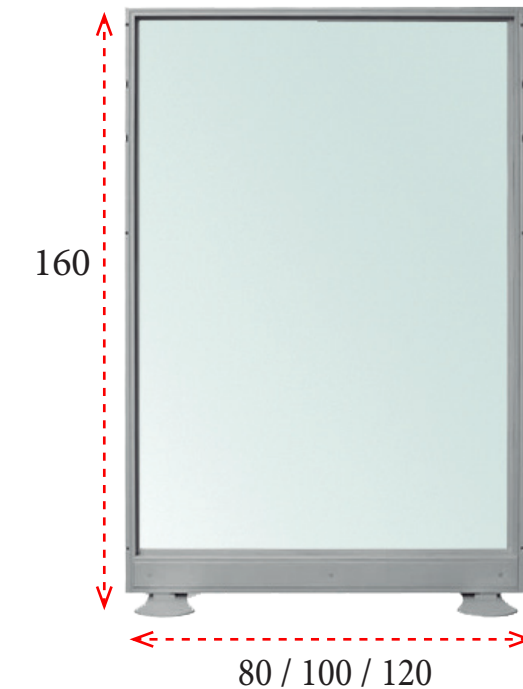

GRIS ALUMINIO

2 Cristal transparente, mate o parsol de 5 mm de grosor.

TRANSPARENTE
(T)

MATE
(M)

PARSOL
(P)

ALTURA 150 CM

Ancho 80: **541 €**
Ref. M59QCS0815G
Ancho 100: **571 €**
Ref. M59QCS1015G
Ancho 120: **607 €**
Ref. M59QCS1215G

ALTURA 160 CM

Ancho 80: **554 €**
Ref. M59QCS0816G
Ancho 100: **585 €**
Ref. M59QCS1016G
Ancho 120: **622 €**
Ref. M59QCS1216G

ALTURA 170 CM

Ancho 80: **569 €**
Ref. M59QCS0817G
Ancho 100: **599 €**
Ref. M59QCS1017G
Ancho 120: **642 €**
Ref. M59QCS1217G